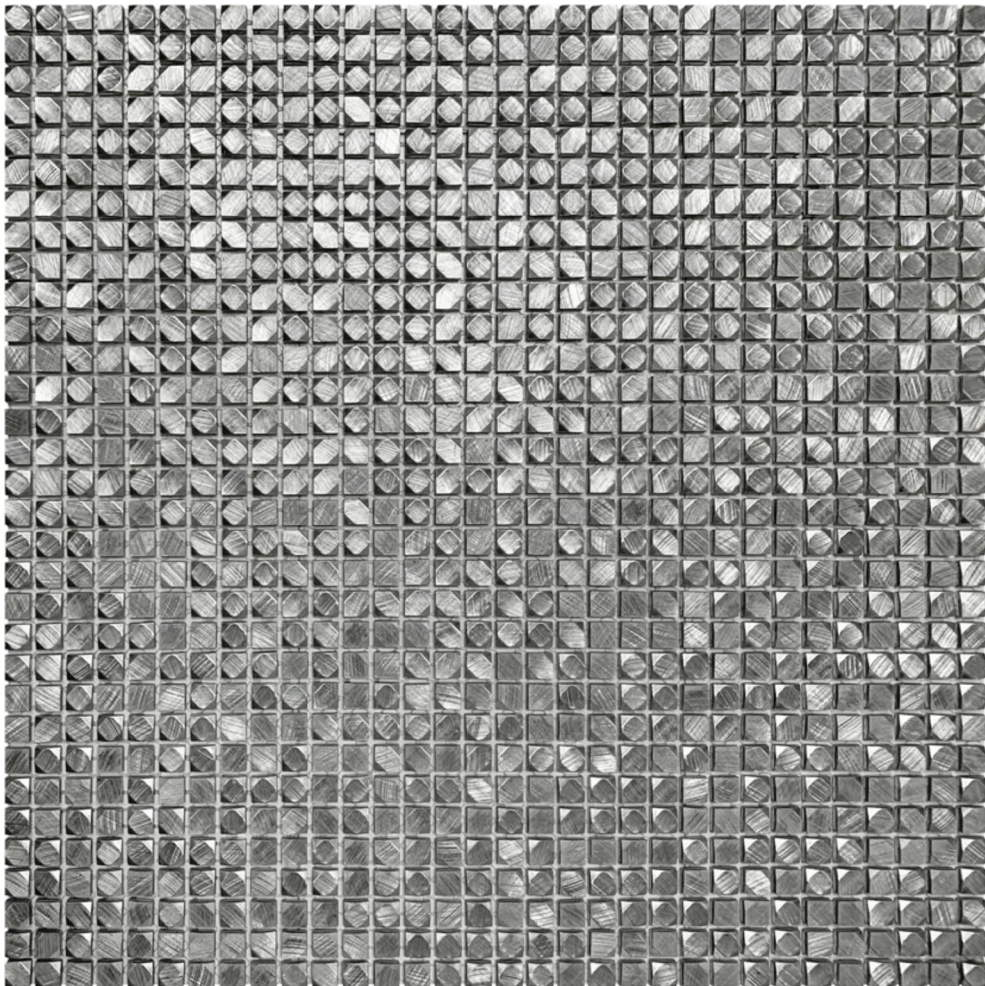

### MINI HEXAGON SILVER ALUMINUM MOSAIC

---

Mosaic and Decorative Tile | 12"x12" | Metal

### TECHNICAL DATA

CODE: RVCHAWM023  
NAME: Mini Hexagon Silver Aluminum Mosaic  
SIZE: 12"x12"  
SERIES: Chelsea Collection  
LOOK: Multi-Look Mosaics  
BILLING UNIT: SH  
FAMILY: Mosaic and Decorative Tile  
SUITABLE FOR: Backsplash, Indoor  
TYPOLOGY: Metal  
TYPE OF PIECE: Mosaic  
USE: Wall only