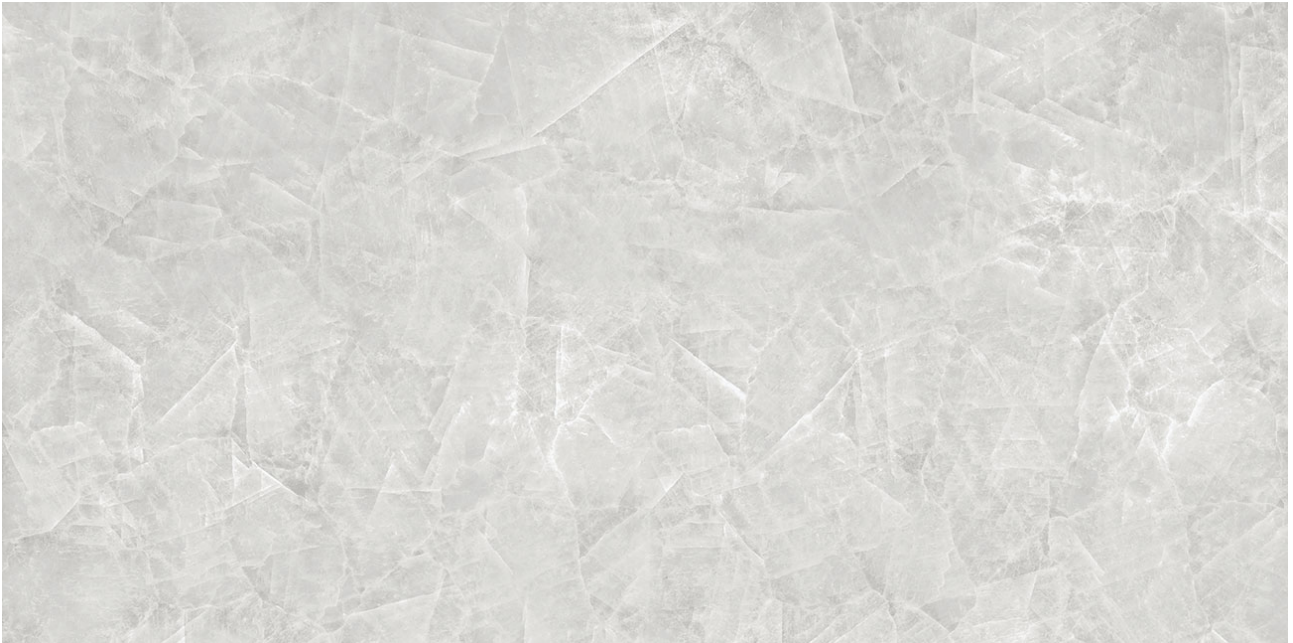

Tiles by Kia

PRODUCT

ROYAL STONEWORKS 63X126 CRYSTAL LUXE HONED

Tile | 63"x126" | Sintered Slab