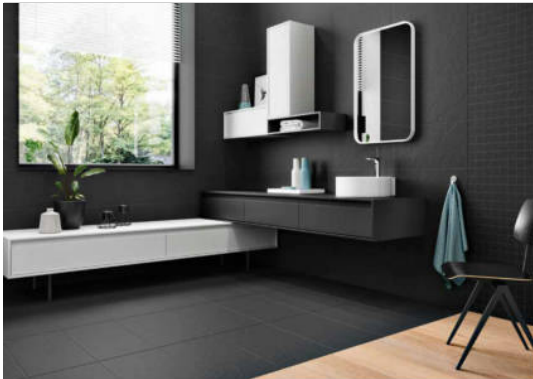

ROOM SCENES