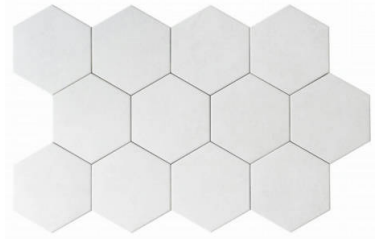

Tiles by Kia

SERIES FORM

Concrete | | Porcelain

PRODUCTS

Form 5.5X6.3" White Decor Hexagon
5.5"x6.3" | Porcelain

Form 5.5X6.3" White Hexagon
5.5"x6.3" | Porcelain

ROOM SCENES

Powered by [realtor.com](#)

Size	Product type	BOX			PALLET		
		pcs	sqft	lb	boxes	sqft	lb
5.5"x6.3"	Field Tile	26	4.74		105		

WARNING The information contained in this packing list is for guidance only, the contents of the packing may vary. Please consult our sales representatives for an exact list.