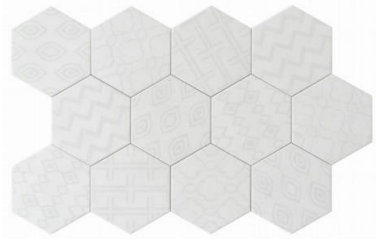

Tiles by Kia

SERIES FORM

Concrete | | Porcelain

PRODUCTS

Form 5.5X6.3" White Decor Hexagon
5.5"x6.3" | Porcelain

Form 5.5X6.3" White Hexagon
5.5"x6.3" | Porcelain

ROOM SCENES

Powered by [realtor.com](#)

Size	Product type	BOX			PALLET		
		pcs	sqft	lb	boxes	sqft	lb
5.5"x6.3"	Field Tile	26	4.74		105		

WARNING The information contained in this packing list is for guidance only, the contents of the packing may vary. Please consult our sales representatives for an exact list.