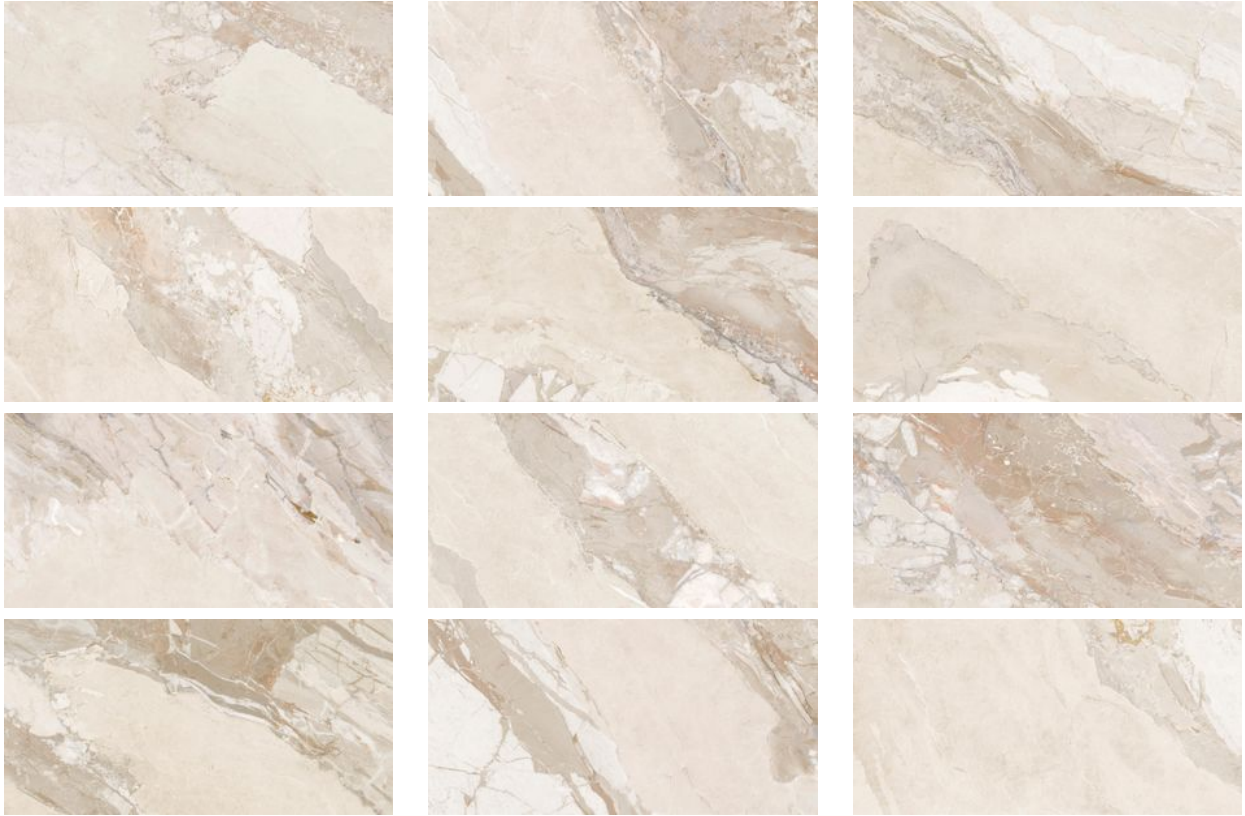

Tiles by Kia

PRODUCT DYNASTY ALMOND 12X24

Tile | 12"x24" | Porcelain

GRAPHIC VARIETY

ROOM SCENES

TECHNICAL DATA

CODE: QUDY-AL-1
NAME: Dynasty Almond 12X24
SIZE: 12"x24"
SERIES: Dynasty
FINISH: Matt
LOOK: Marble Look
BREAKING STRENGTH (APH): min. 35 N/mm²
BILLING UNIT: SF
CHEMICAL RESISTANCE (APH): Not Affected
FAMILY: Tile
FROST RESISTANCE: Yes
PEI: 5
SHADE VARIATION: V4
STAIN RESISTANCE (APH): Not Affected
STYLE: Traditional
SUITABLE FOR: Indoor, Outdoor, Pool, Backsplash, Shower
TYPOLOGY: Porcelain
THICKNESS (APH): 8.5 Mm
TYPE OF PIECE: Field Tile
USE: Floor and Wall
WATER ABSORPTION (APH): <=0.5%