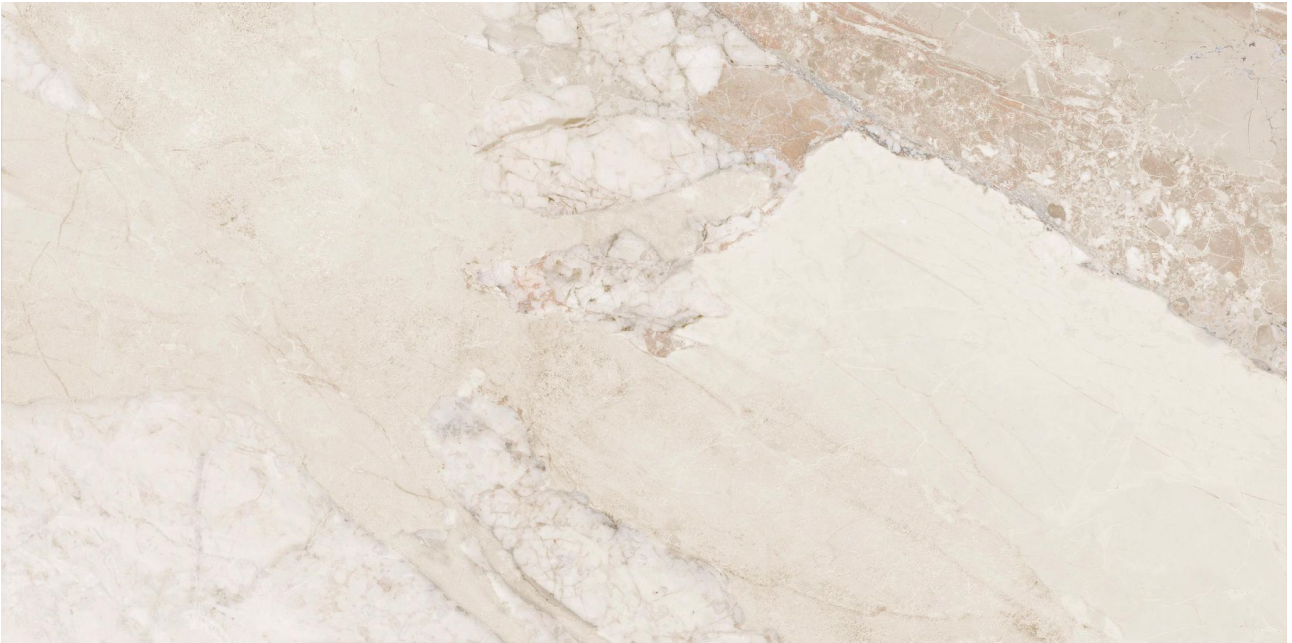

Tiles by Kia

PRODUCT DYNASTY ALMOND 12X24

Tile | 12"x24" | Porcelain

GRAPHIC VARIETY

ROOM SCENES

TECHNICAL DATA

CODE: QUDY-AL-1
NAME: Dynasty Almond 12X24
SIZE: 12"x24"
SERIES: Dynasty
FINISH: Matt
LOOK: Marble Look
BREAKING STRENGTH (APH): min. 35 N/mm²
BILLING UNIT: SF
CHEMICAL RESISTANCE (APH): Not Affected
FAMILY: Tile
FROST RESISTANCE: Yes
PEI: 5
SHADE VARIATION: V4
STAIN RESISTANCE (APH): Not Affected
STYLE: Traditional
SUITABLE FOR: Indoor, Outdoor, Pool, Backsplash, Shower
TYPOLOGY: Porcelain
THICKNESS (APH): 8.5 Mm
TYPE OF PIECE: Field Tile
USE: Floor and Wall
WATER ABSORPTION (APH): <=0.5%