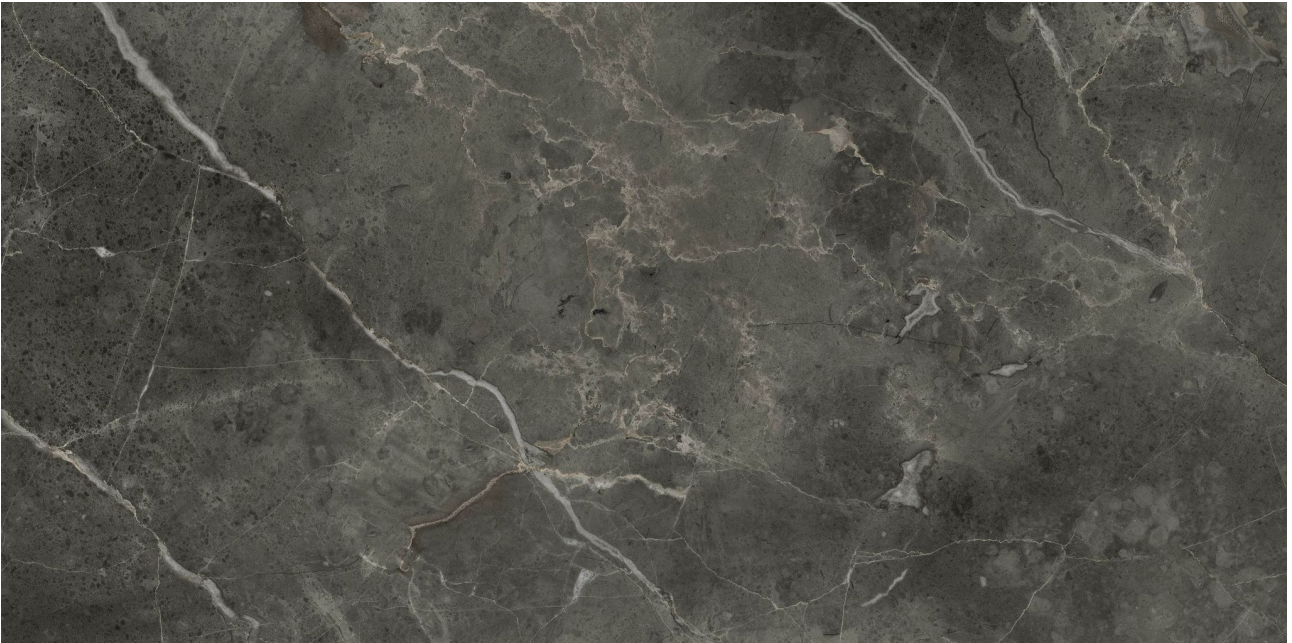

Tiles by Kia

PRODUCT FLORENCE 12X24F CARBON MATTE

Tile | 12"x24" | Glazed Porcelain

GRAPHIC VARIETY

ROOM SCENES

TECHNICAL DATA

CODE: QUFC-CA-2
NAME: Florence 12X24F Carbon Matte
SIZE: 12"x24"
SERIES: Florence
FINISH: Matt
LOOK: Marble Look
BREAKING STRENGTH (APH): >350 - >1600
BILLING UNIT: SF
CHEMICAL RESISTANCE (APH): CLASS A
DCOF (APH): MATTE ≥ 0.60
FAMILY: Tile
FROST RESISTANCE: Yes
PEI: 4
R VALUE (APH): MATTE R10
SHADE VARIATION: V3
STAIN RESISTANCE (APH): CLASS A & 5
STYLE: Contemporary
SUITABLE FOR: Indoor| Outdoor| Pool| Backsplash| Shower
TYPOLOGY: Glazed Porcelain
THICKNESS (APH): 8.4 mm
TYPE OF PIECE: Field Tile
USE: Floor and Wall
WATER ABSORPTION (APH): $\leq 0.5\%$