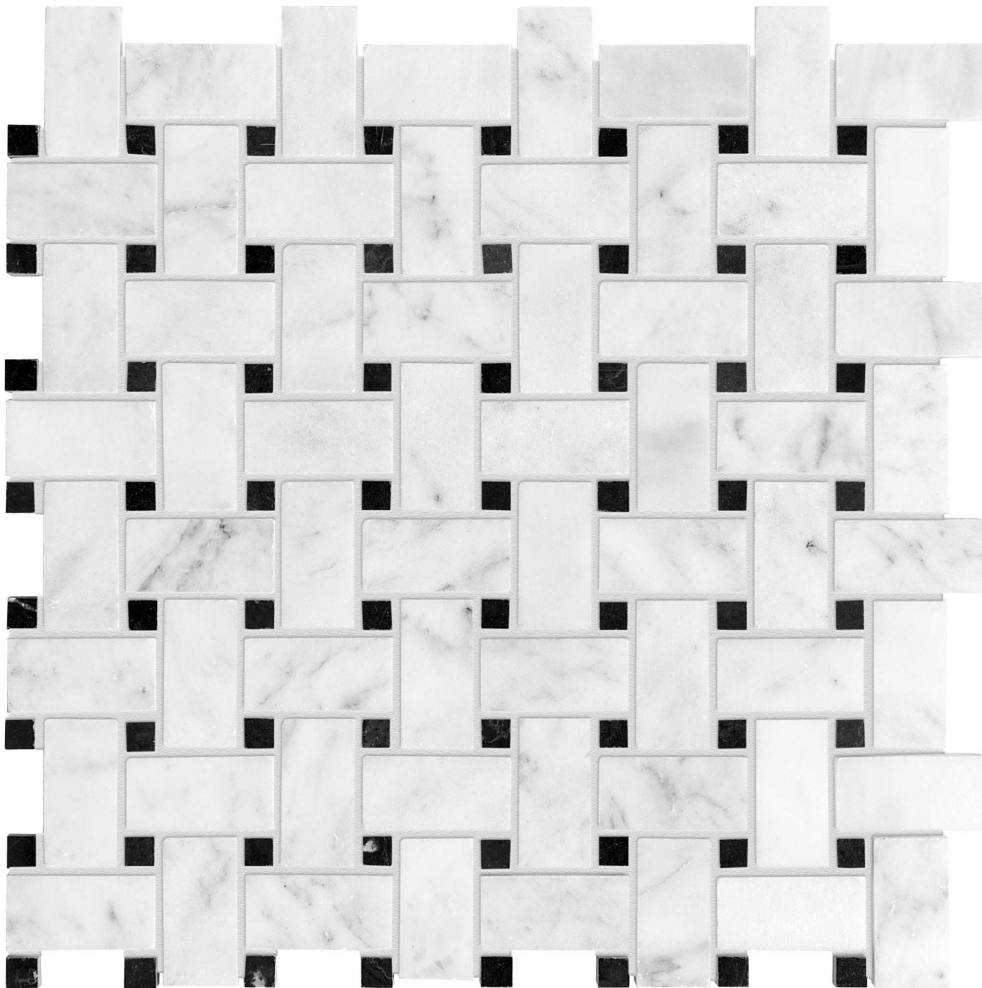

### BIANCO VENATINO BASKETWEAVE HONED MOSAIC

---

Stone | 12"x12" | Marble

SUITABLE FOR: Indoor|Shower

TYPOLOGY: Marble

TYPE OF PIECE: Mosaic

USE: Floor and Wall

NOTES: Sheet size shown is approximate. Actual dimensions refer to individual mosaic chips.