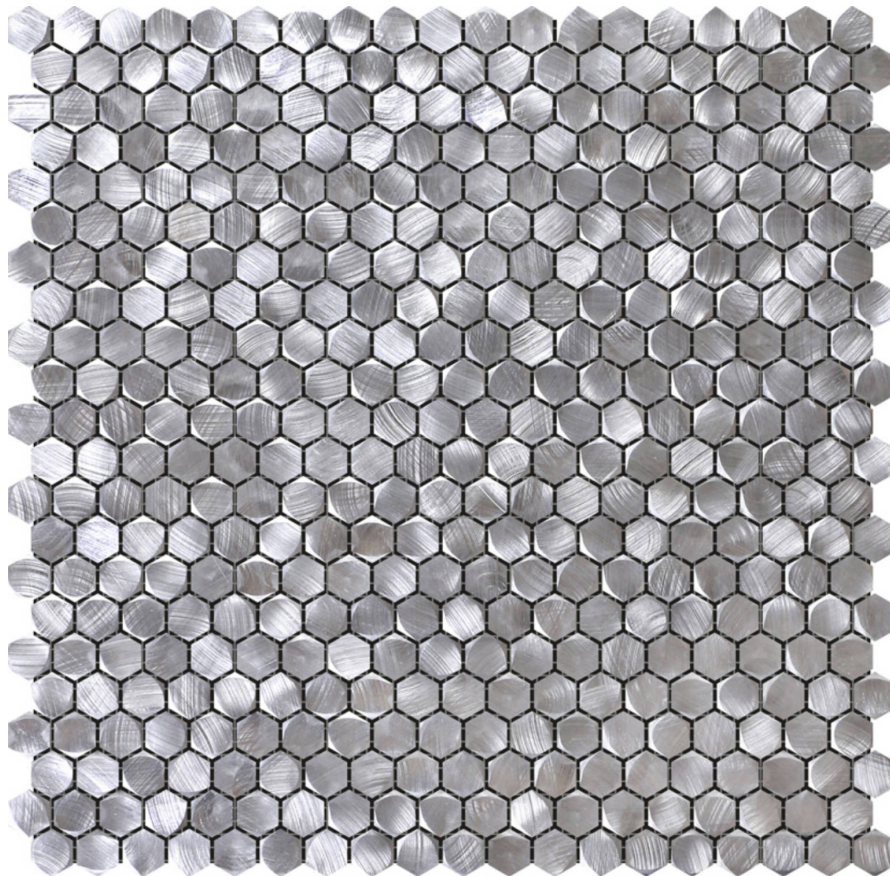

Tiles by Kia

PRODUCT

MEDIUM HEXAGON SILVER ALUMINUM MOSAIC

Mosaic and Decorative Tile | 12"x12" | Metal

ROOM SCENES

TECHNICAL DATA

CODE: RVCHAWM022
NAME: Medium Hexagon Silver Aluminum Mosaic
SIZE: 12"x12"
SERIES: Chelsea Collection
LOOK: Multi-Look Mosaics
BILLING UNIT: SH
FAMILY: Mosaic and Decorative Tile
SUITABLE FOR: Backsplash, Indoor
TYPOLOGY: Metal
TYPE OF PIECE: Mosaic
USE: Wall only