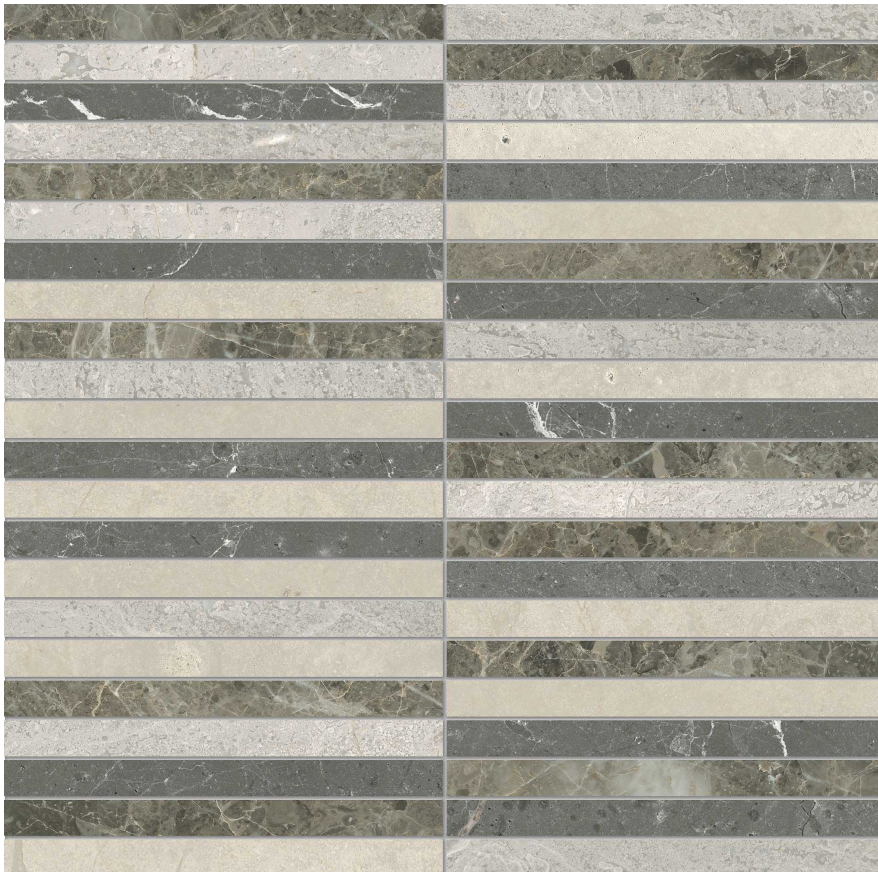

Tiles by Kia

PRODUCT

UTOPIO .5X6 STACKED TERRA MOSAIC

Stone | 11.65"x11.8" | Natural Stone

TECHNICAL DATA

CODE: AS5001-04310

NAME: Utopio .5x6 Stacked Terra Mosaic

SIZE: 11.65"x11.8"

SERIES: Utopio

FINISH: Polished & Honed

BILLING UNIT: SF

FAMILY: Stone

MOSAIC CHIP SIZE: 0.5"x6"

SUITABLE FOR: Indoor|Shower

TYPOLOGY: Natural Stone

TYPE OF PIECE: Mosaic