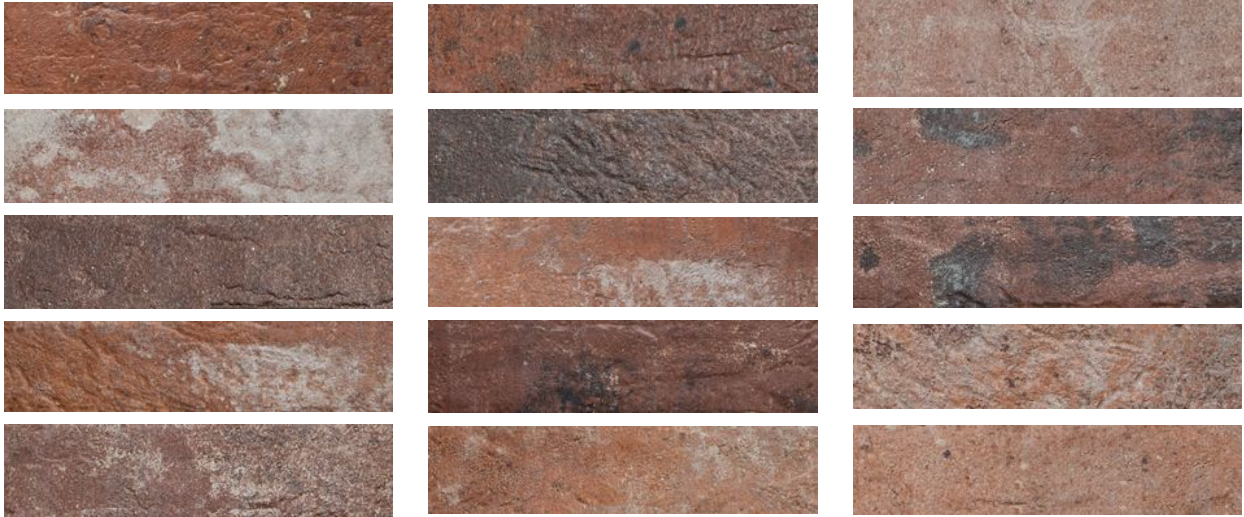

Tiles by Kia

PRODUCT BRIX 2X10 OLD RED

Tile | 2"x10" | Glazed Porcelain

GRAPHIC VARIETY

ROOM SCENES

TECHNICAL DATA

CODE: QUBX-OL-1

NAME: Brix 2x10 Old Red

SIZE: 2"x10"

SERIES: Brix

FINISH: Natural

LOOK: Terracotta

BILLING UNIT: SF

FAMILY: Tile

FROST RESISTANCE: Yes

PEI: 4

SHADE VARIATION: V4

STYLE: Rustic

SUITABLE FOR: Indoor|Shower|Backsplash|Outdoor

TPOLOGY: Glazed Porcelain

THICKNESS (APH): 10 mm

TYPE OF PIECE: Field Tile

USE: Floor and Wall

NOTES: The manufacturer of this tile states that it must be set with a 1CM (approx 3/8") grout joint. This is figured in the sf coverage of the tile. The carton with the correct grout joint covers 6.24 sf.