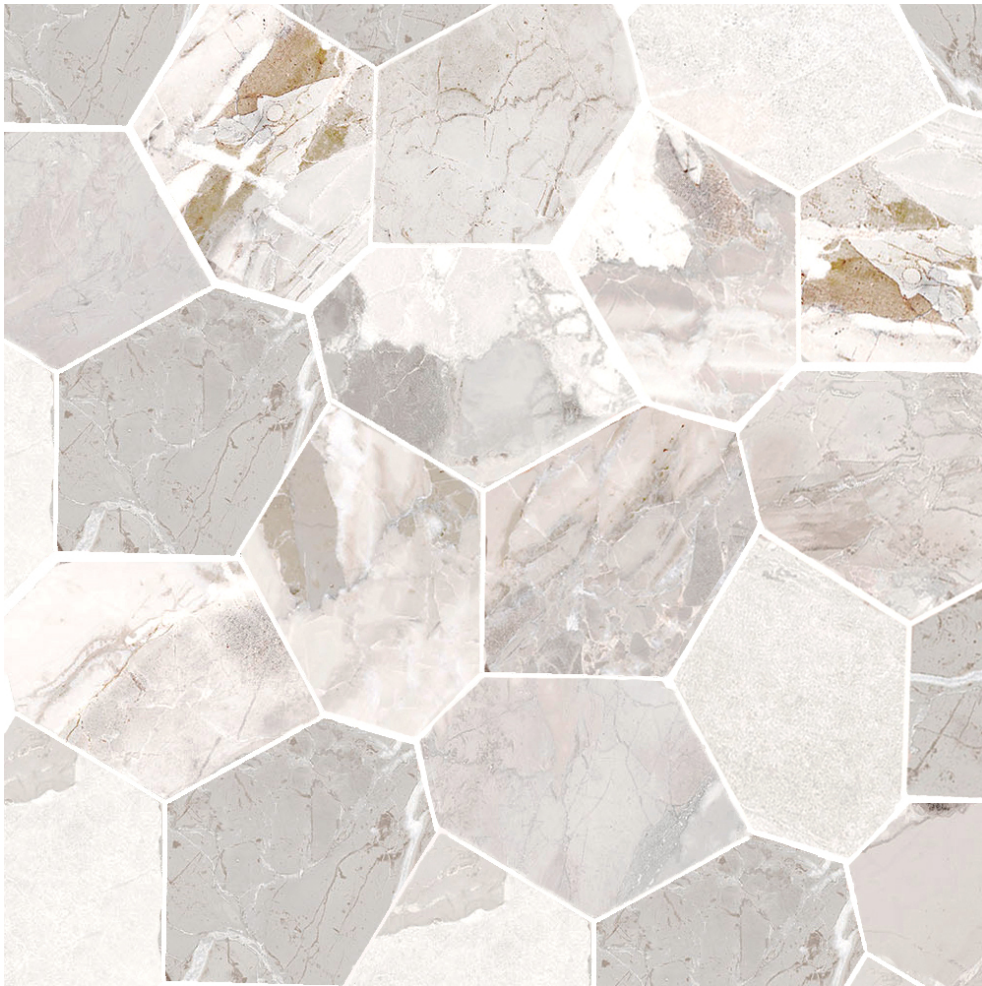

Tiles by Kia

PRODUCT

DYNASTY WHITE POLISHED/MATTE 11X12 EGGS MOSAIC

Tile | 11"x12" | Porcelain

GRAPHIC VARIETY

TECHNICAL DATA

CODE: QUDY-WH-M2
NAME: Dynasty White Polished/Matte 11X12 Eggs Mosaic
SIZE: 11"x12"
SERIES: Dynasty
FINISH: Polished/Matte
LOOK: Marble Look
BREAKING STRENGTH (APH): min. 35 N/mm²
BILLING UNIT: SF
CHEMICAL RESISTANCE (APH): Not Affected
FAMILY: Tile
FROST RESISTANCE: Yes
PEI: 5
SHADE VARIATION: V4
STAIN RESISTANCE (APH): Not Affected
STYLE: Traditional
SUITABLE FOR: Indoor| Outdoor| Pool| Backsplash| Shower
TYPOLOGY: Porcelain
THICKNESS (APH): 8.5 Mm
TYPE OF PIECE: Mosaic
USE: Floor and Wall
WATER ABSORPTION (APH): <=0.5%