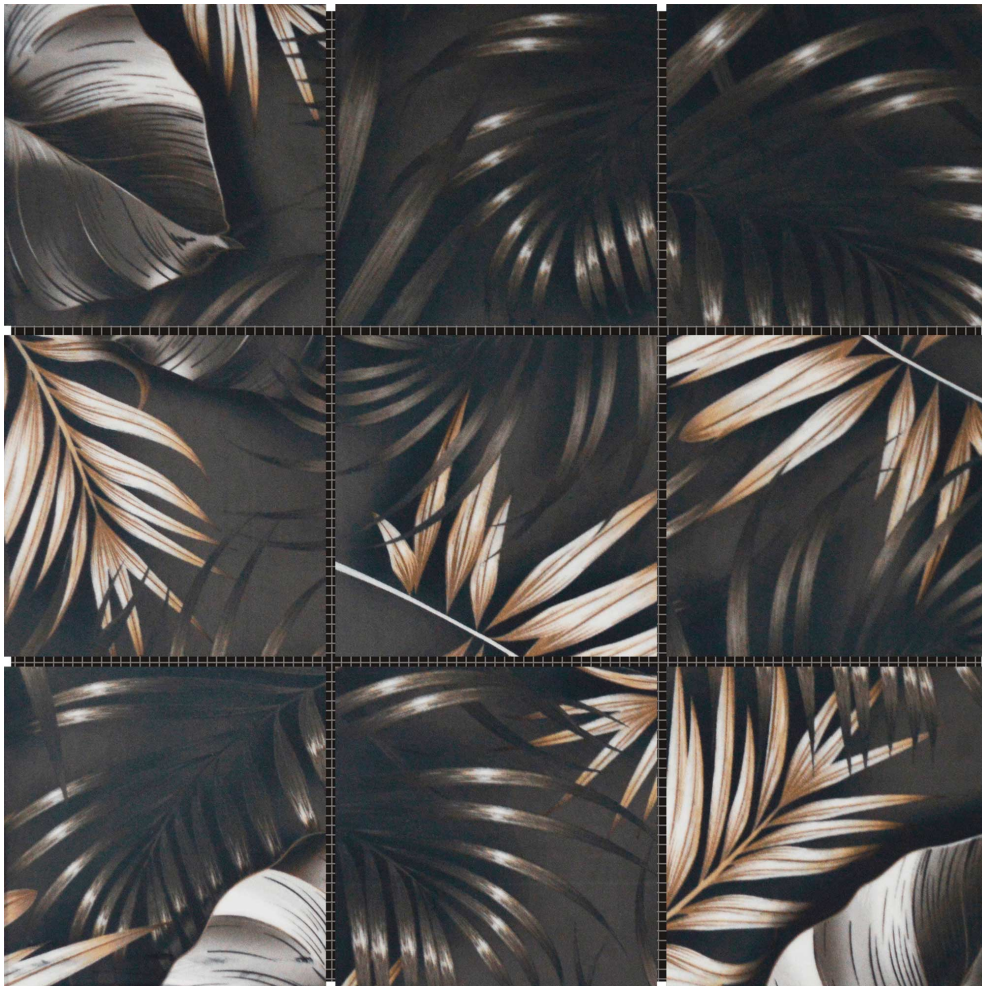

Tiles by Kia

PRODUCT

4"X4" FLORAL PALM BROWN BEIGE MOSAIC

Mosaic and Decorative Tile | 12"x12" | Ceramic

ROOM SCENES

TECHNICAL DATA

CODE: RVCHAWC064
NAME: 4"x4" Floral Palm Brown Beige Mosaic
SIZE: 12"x12"
SERIES: Chelsea Collection
LOOK: Multi-Look Mosaics
BILLING UNIT: SH
FAMILY: Mosaic and Decorative Tile
MOSAIC CHIP SIZE: 4"x4"
SUITABLE FOR: Backsplash,Indoor,Shower,Pool
TYPOLOGY: Ceramic
TYPE OF PIECE: Mosaic
USE: Floor and Wall