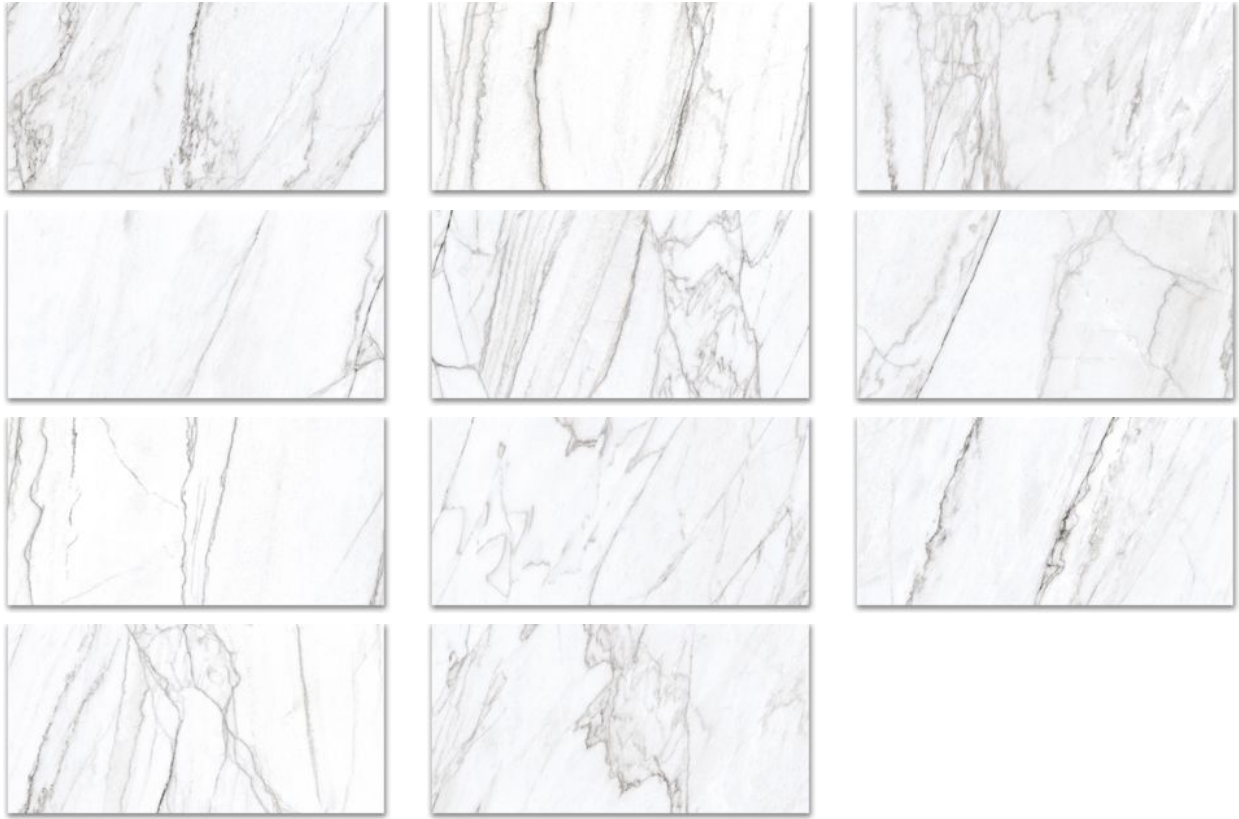

Tiles by Kia

PRODUCT 12X24 POLISHED GLAMOUR WHITE

Tile | 12"x24" | Porcelain

GRAPHIC VARIETY

TECHNICAL DATA

CODE: QUMY-GL-1P

NAME: 12X24 Polished Glamour White

SIZE: 12"x24"

SERIES: Mystique

FINISH: Polished

LOOK: Marble Look

BILLING UNIT: SF

CHEMICAL RESISTANCE (APH): Not Affected

EDGE: Rectified

FAMILY: Tile

FROST RESISTANCE: Yes

PEI: 4

SHADE VARIATION: V4

STAIN RESISTANCE (APH): Not Affected

STYLE: Contemporary

SUITABLE FOR: Indoor|Shower

TYPOLOGY: Porcelain

THICKNESS (APH): 10 mm

TYPE OF PIECE: Field Tile