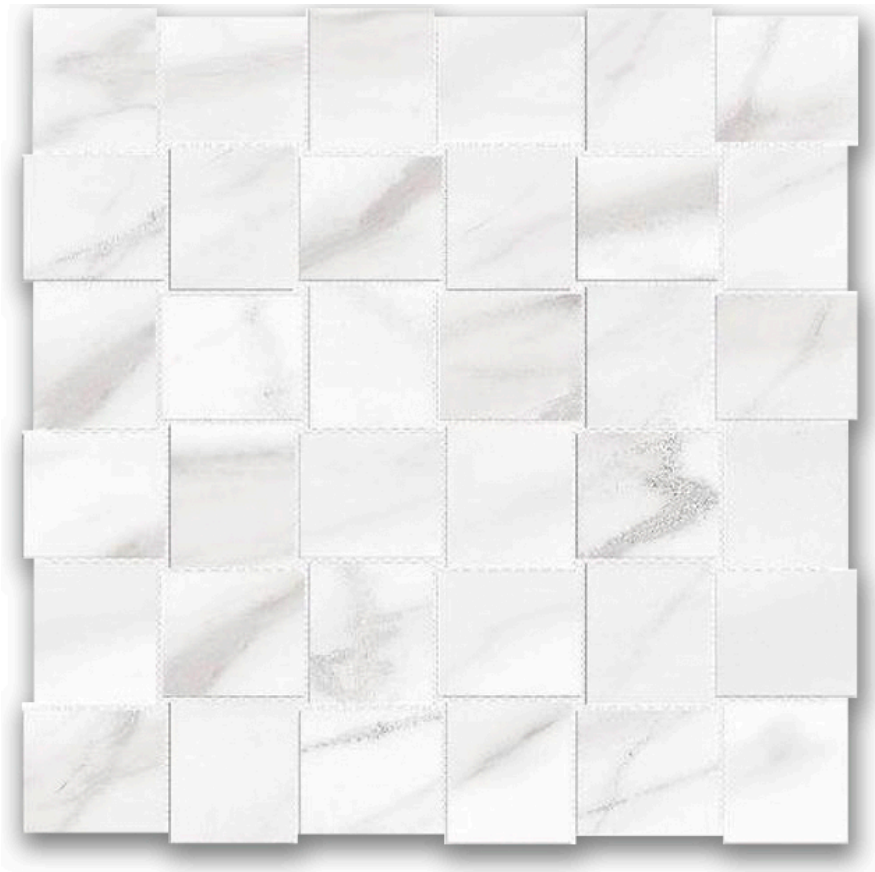

Tiles by Kia

PRODUCT

POLISHED 2X2 INFATUATION BASKETWEAVE MOSAIC

Tile | 12"x12" | Porcelain

TECHNICAL DATA

CODE: QUAD-IF-M1PN
NAME: Polished 2X2 Infatuation Basketweave Mosaic
SIZE: 12"x12"
SERIES: Ardor
FINISH: Polished
LOOK: Marble Look
BILLING UNIT: SF
EDGE: Rectified
FAMILY: Tile
FROST RESISTANCE: Yes
MOSAIC CHIP SIZE: 2"x2"
STYLE: Contemporary
SUITABLE FOR: Backsplash|Indoor
TYPOLOGY: Porcelain
TYPE OF PIECE: Mosaic
USE: Floor and Wall