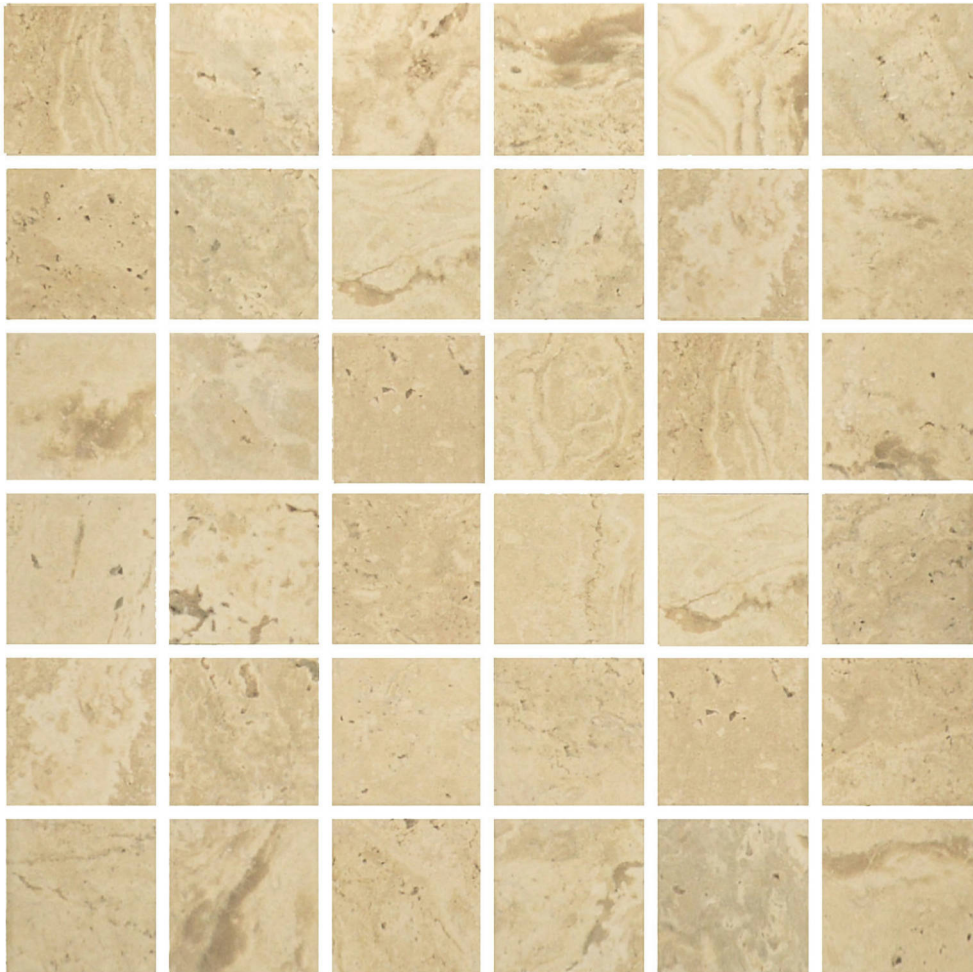

Tiles by Kia

PRODUCT

SAND 2X2 MOSAIC

Tile | 12"x12" | Porcelain

GRAPHIC VARIETY

TECHNICAL DATA

CODE: AC4501-00090

NAME: Sand 2X2 Mosaic

SIZE: 12"x12"

SERIES: Antico

FINISH: Satin

LOOK: Stone Look

BILLING UNIT: SF

FAMILY: Tile

FROST RESISTANCE: Yes

MOSAIC CHIP SIZE: 2"x2"

PEI: 4

SPECIAL ORDER: Special Order

STYLE: Contemporary

SUITABLE FOR: Backsplash|Indoor|Outdoor|Pool|Shower

TYPOLOGY: Porcelain

TYPE OF PIECE: Mosaic

USE: Floor and Wall

NOTES: This product is special order and cannot be cancelled, returned, or refunded.