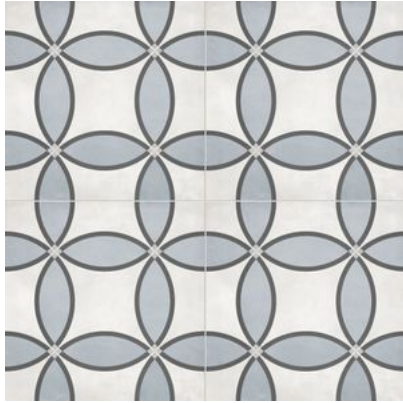

Tiles by Kia

SERIES FORM AC

Concrete | Patterned Tiles | | Pressed Glazed Porcelain

Industrial vibes and encaustic patterns for every design objective.

PRODUCTS

Form 8x8 Tide Zenith
8"x8" | Pressed Glazed Porcelain

Form 8x8 Sand Diamond
8"x8" | Pressed Glazed Porcelain

Form 8x8 Monochrome Geo
8"x8" | Pressed Glazed Porcelain

Form 8x8 Monochrome Lotus
8"x8" | Pressed Glazed Porcelain

Form 8x8 Monochrome Stellar
8"x8" | Pressed Glazed Porcelain