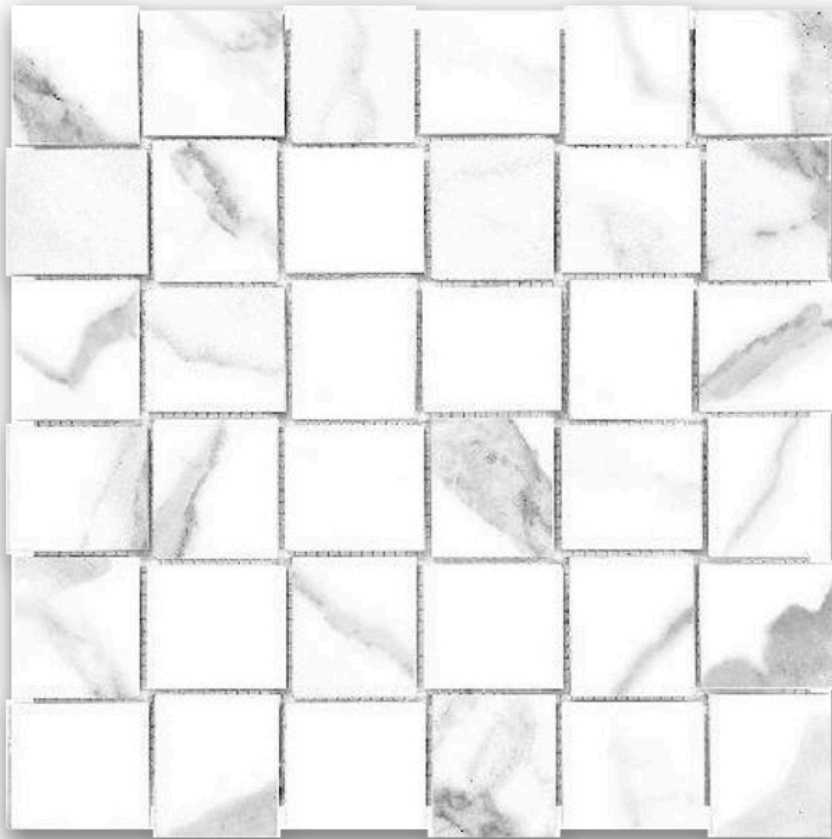

Tiles by Kia

PRODUCT

MATTE 2X2 LOVE BASKETWEAVE MOSAIC

Tile | 12"x12" | Porcelain

TECHNICAL DATA

CODE: QUAD-LO-M1N
NAME: Matte 2X2 Love Basketweave Mosaic
SIZE: 12"x12"
SERIES: Ardor
FINISH: Matt
LOOK: Marble Look
BILLING UNIT: SF
EDGE: Rectified
FAMILY: Tile
FROST RESISTANCE: Yes
MOSAIC CHIP SIZE: 2"x2"
STYLE: Contemporary
SUITABLE FOR: Backsplash|Indoor
TYPOLOGY: Porcelain
TYPE OF PIECE: Mosaic
USE: Floor and Wall