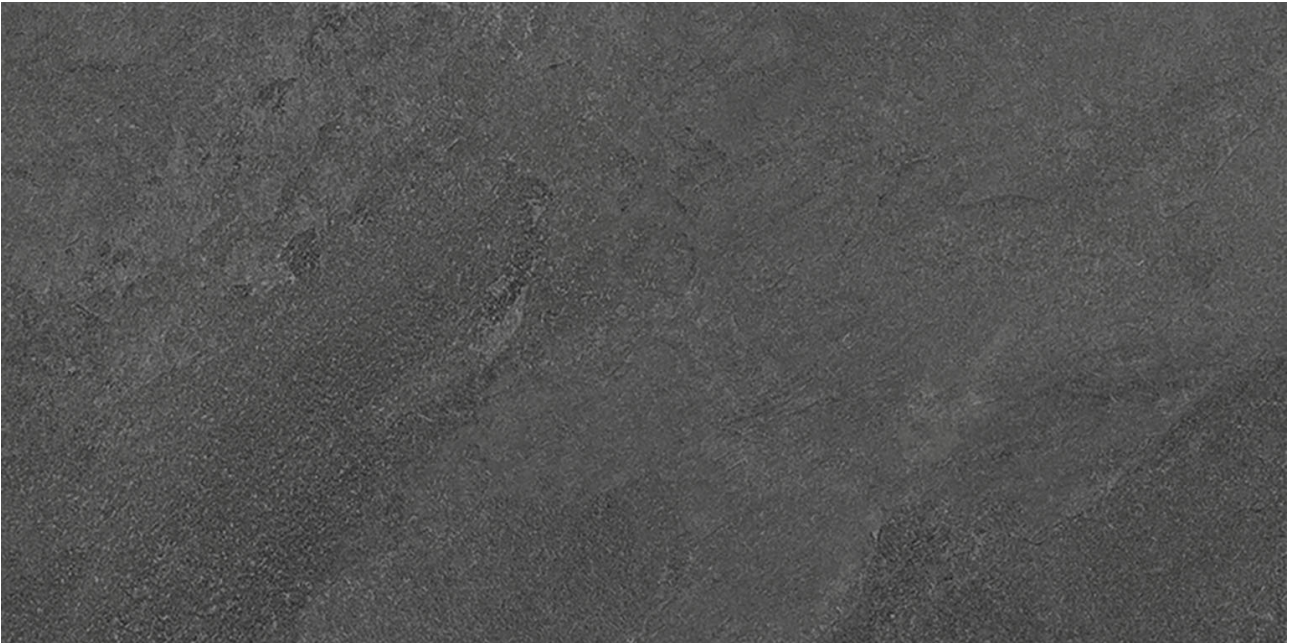

Tiles by Kia

PRODUCT DETROIT DARK GREY 24X48

Tile | 24"x48" | Porcelain

GRAPHIC VARIETY

ROOM SCENES

TECHNICAL DATA

CODE: QUME-DE-2N
NAME: Detroit Dark Grey 24x48
SIZE: 24"x48"
SERIES: Metro
FINISH: Matt
LOOK: Stone Look
BILLING UNIT: SF
EDGE: Rectified
FAMILY: Tile
FROST RESISTANCE: Yes
PEI: 4
STYLE: Contemporary
SUITABLE FOR: Indoor|Shower
TYPOLOGY: Porcelain
TYPE OF PIECE: Field Tile
USE: Floor and Wall