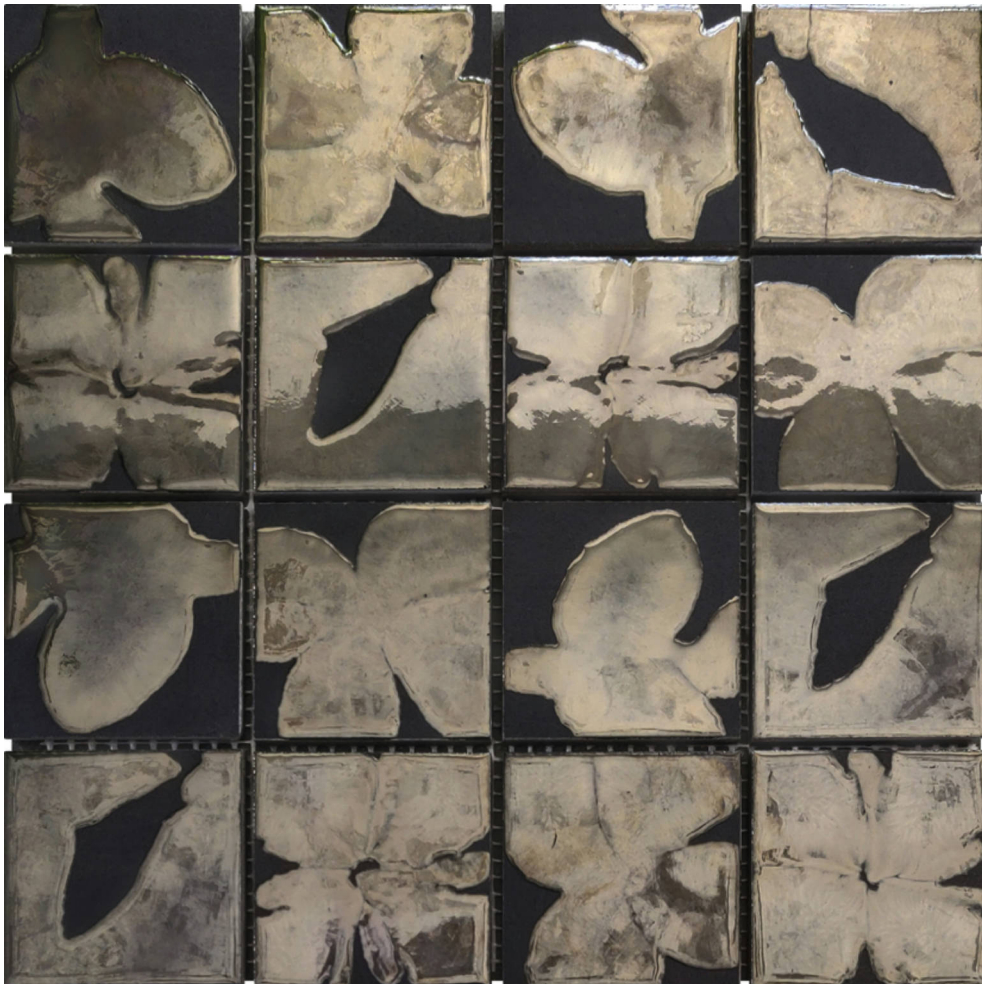

Tiles by Kia

PRODUCT

3"X3" FLOWERS GLAZED CERAMIC

Mosaic and Decorative Tile | 11.8"x11.8" | Glazed Ceramic

ROOM SCENES

TECHNICAL DATA

CODE: RVCHAWC004
NAME: 3"X3" Flowers Glazed Ceramic
SIZE: 11.8"x11.8"
SERIES: Chelsea Collection
LOOK: Multi-Look Mosaics
BILLING UNIT: SH
FAMILY: Mosaic and Decorative Tile
MOSAIC CHIP SIZE: 3"x3"
SUITABLE FOR: Backsplash|Indoor|Outdoor|Shower|Pool
TYPOLOGY: Glazed Ceramic
TYPE OF PIECE: Mosaic
USE: Floor and Wall