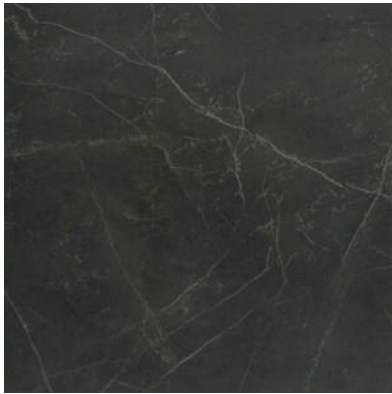

## PRODUCT TIVOLI NERO HONED 32X32

---

Tile | 32"x32" | Glazed Porcelain

## TECHNICAL DATA

CODE: QULX-TI-5HN3  
NAME: Tivoli Nero Honed 32X32  
SIZE: 32"x32"  
SERIES: Luxury  
FINISH: Matt  
LOOK: Marble Look  
BILLING UNIT: SF  
EDGE: Rectified  
FAMILY: Tile  
FROST RESISTANCE: Yes  
PEI: 4  
STYLE: Contemporary  
SUITABLE FOR: Indoor|Shower  
TYPOLOGY: Glazed Porcelain  
TYPE OF PIECE: Field Tile  
USE: Floor and Wall