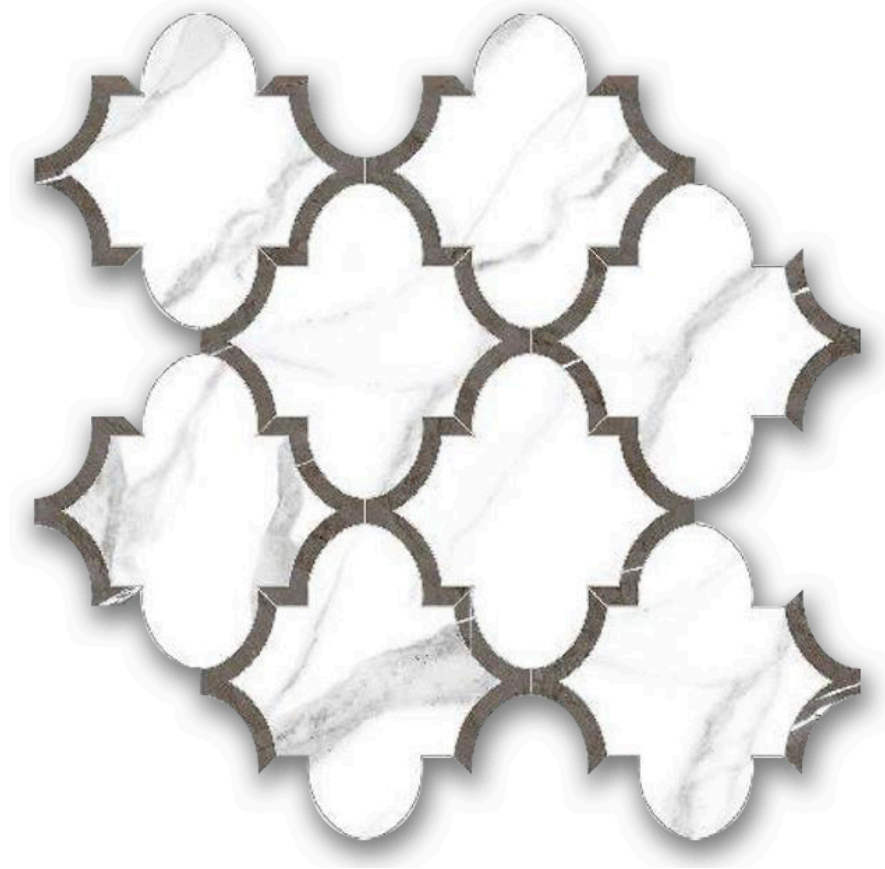

### POLISHED LOVE ARABESQUE MOSAIC

---

Tile | 12"x12" | Porcelain

## TECHNICAL DATA

CODE: QUAD-LO-M3PN  
NAME: Polished Love Arabesque Mosaic  
SIZE: 12"x12"  
SERIES: Ardor  
FINISH: Polished  
LOOK: Marble Look  
BILLING UNIT: SF  
EDGE: Rectified  
FAMILY: Tile  
FROST RESISTANCE: Yes  
MOSAIC CHIP SIZE: Mesh-Mounted  
STYLE: Contemporary  
SUITABLE FOR: Backsplash|Indoor  
TYPOLOGY: Porcelain  
TYPE OF PIECE: Mosaic  
USE: Floor and Wall