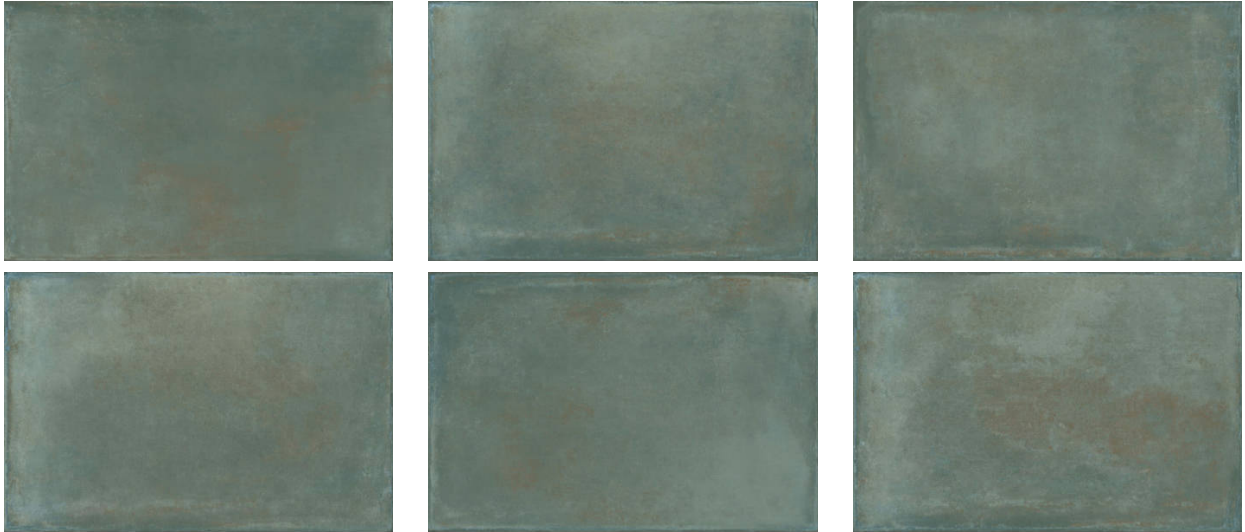

# Tiles by Kia

---

**PRODUCT**  
**KIAWAH GREEN 16X24**

---

Tile | 16"x24" | Glazed Porcelain

## GRAPHIC VARIETY

## TECHNICAL DATA

CODE: QUCR-KI-4  
NAME: Kiawah Green 16x24  
SIZE: 16"x24"  
SERIES: Charleston  
FINISH: Matt  
LOOK: Terracotta  
BREAKING STRENGTH (APH): SAFE 1300 N  
BILLING UNIT: SF  
CHEMICAL RESISTANCE (APH): Not Affected  
DCOF (APH): >0.89  
FAMILY: Tile  
FROST RESISTANCE: Yes  
PEI: 4  
SHADE VARIATION: V1  
STAIN RESISTANCE (APH): Not Affected  
STYLE: Contemporary  
SUITABLE FOR: Backsplash|Indoor|Shower  
TYPOLOGY: Glazed Porcelain  
THICKNESS (APH): 9.5  
TYPE OF PIECE: Field Tile  
USE: Floor and Wall  
WATER ABSORPTION (APH): <=0.5%