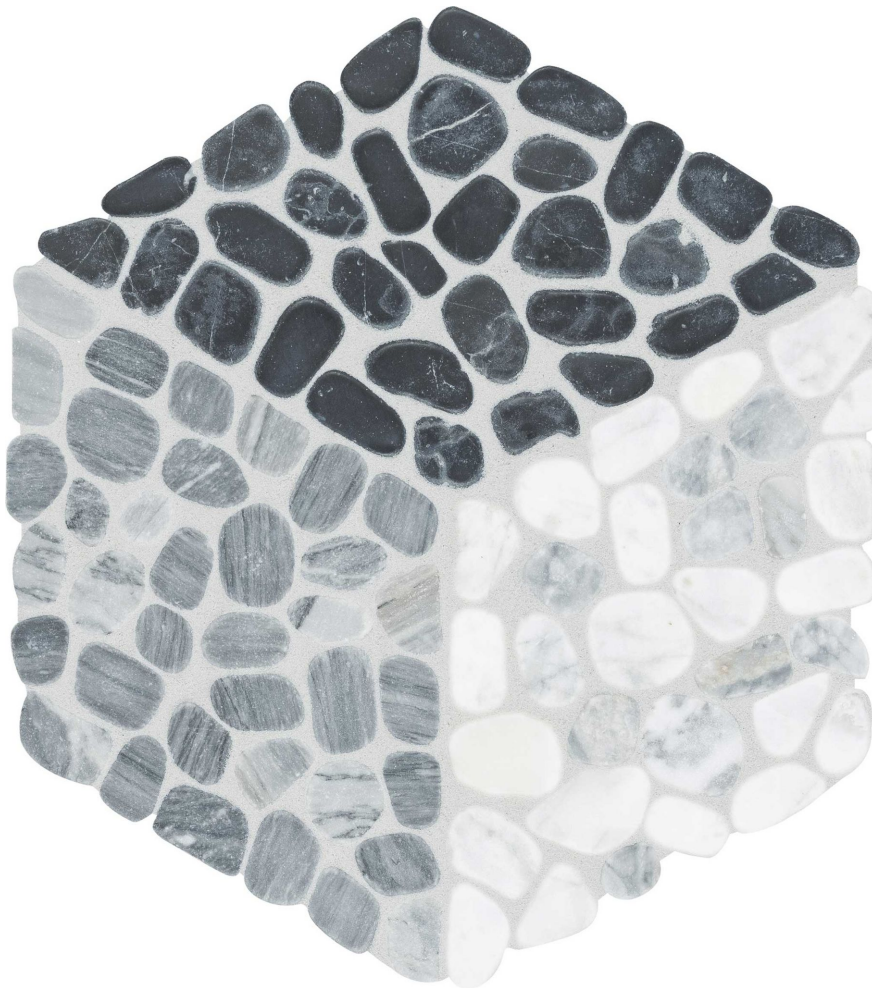

## PRODUCT CABANA GALAXY NODE PEBBLE

---

Stone | 10.2"×11.8" | Marble

## TECHNICAL DATA

CODE: AS5001-04440

NAME: Cabana Galaxy Node Pebble

SIZE: 10.2"×11.8"

SERIES: Cabana

FINISH: Tumbled

BILLING UNIT: SF

FAMILY: Stone

SUITABLE FOR: Indoor|Shower

TPOLOGY: Marble

TYPE OF PIECE: Mosaic

USE: Floor and Wall

NOTES: Mosaic sheet sizes are nominal and may vary slightly due to standard manufacturing tolerances.