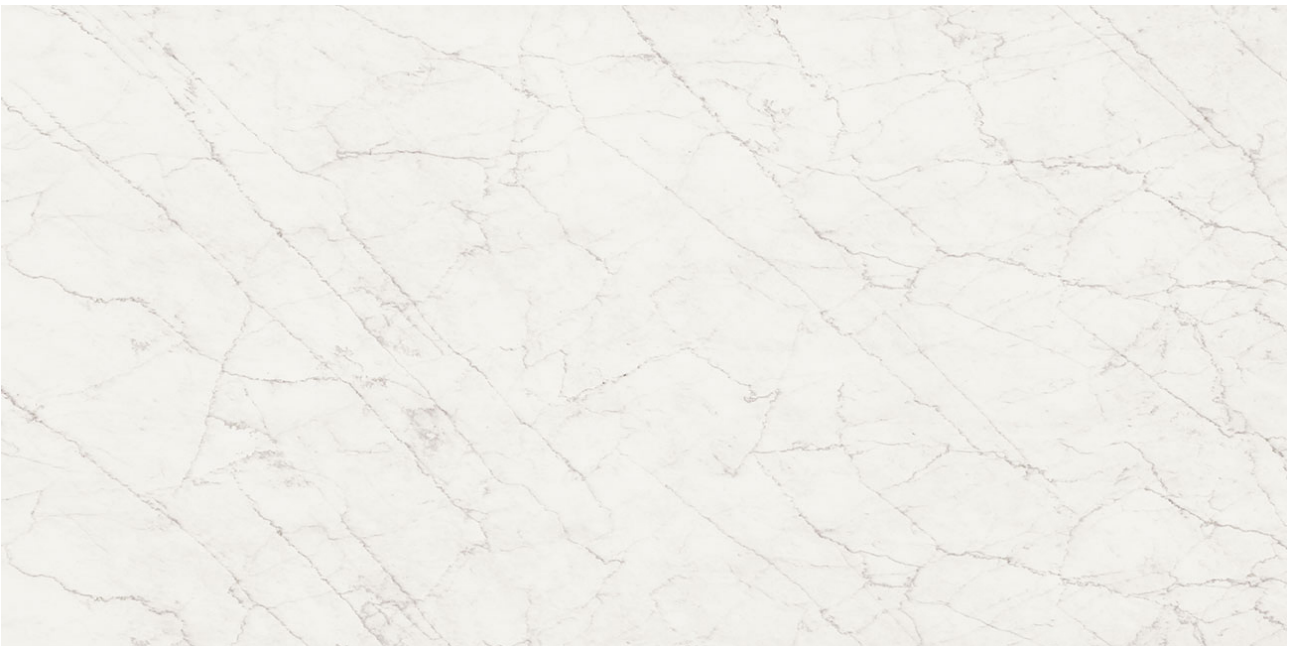

# Tiles by Kia

---

**PRODUCT**  
**ROYAL STONEWORKS 63X126 CLOUDSTONE WHITE**  
**POLISHED**

---

Tile | 63"x126" | Sintered Slab

### TECHNICAL DATA

CODE: QUSW-CW-1P

NAME: Royal Stoneworks 63X126 Cloudstone White Polished

SIZE: 63"x126"

SERIES: Royal Stoneworks

FINISH: Polished

LOOK: Stone Look

EDGE: Rectified

FAMILY: Tile

FROST RESISTANCE: Yes

SPECIAL ORDER: Special Order

STYLE: Contemporary

SUITABLE FOR: Indoor|Shower

TPOLOGY: Sintered Slab

TYPE OF PIECE: Field Tile

USE: Floor and Wall