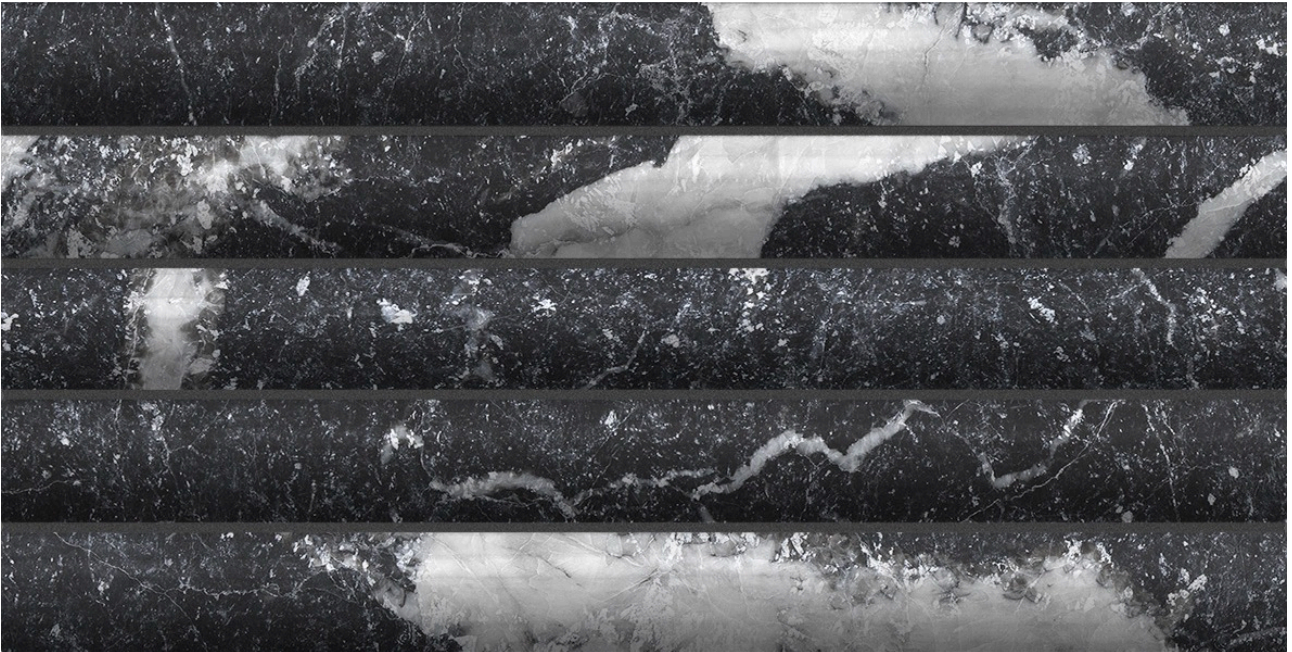

Tiles by Kia

PRODUCT OBSESSION 5X10 NERO

Tile | 5"x10" | Glazed Porcelain

ROOM SCENES

TECHNICAL DATA

CODE: QUOB-NE-2
NAME: Obsession 5x10 Nero
SIZE: 5"x10"
SERIES: Obsession
FINISH: Matt
LOOK: Marble Look
BREAKING STRENGTH (APH): ≥ 1300 N
BILLING UNIT: SF
CHEMICAL RESISTANCE (APH): GA GLA GHA
DCOF (APH): > 0.42
STATUS: Coming soon
FAMILY: Tile
FROST RESISTANCE: Yes
MOHS (APH): 6
PEI: 3
R VALUE (APH): R9
SHADE VARIATION: V1
STAIN RESISTANCE (APH): 5
STYLE: Classic
SUITABLE FOR: Backsplash|Indoor|Shower
TYPOLOGY: Glazed Porcelain
THICKNESS (APH): 9 mm
TYPE OF PIECE: Field Tile
USE: Wall only
WATER ABSORPTION (APH): $\leq 0.5\%$
NOTES: 32 graphic variations