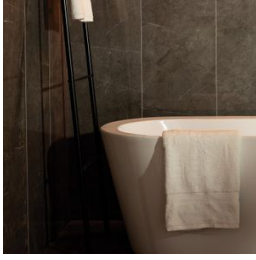

Tiles by Kia

SERIES CARPANTIAN GLOSS WALL

Stone Look | | SPC

PRODUCTS

**Carpantian Gloss Wall Panel
48x120**
48"x120" | SPC

Carpantian Gloss Wall Panel 24x48
24"x48" | SPC

Carpantian Gloss Shower Bench 26x18.63x3
26"x18.63"x3" | SPC

**Carpantian Gloss Shower
Shelf 14.56x7.12x2**
14.5"x12"x2" | SPC

ROOM SCENES

Size	Product type	BOX			PALLET		
		pcs	sqft	lb	boxes	sqft	lb
48"x120"	Panel	1					
24"x48"	Panel	5					
26"x18.63"x3"							
14.5"x12"x2"							