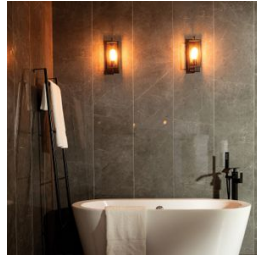

Tiles by Kia

SERIES CARPANTIAN GLOSS WALL

Stone Look | | SPC

PRODUCTS

**Carpantian Gloss Wall Panel
48x120**
48"x120" | SPC

Carpantian Gloss Wall Panel 24x48
24"x48" | SPC

Carpantian Gloss Shower Bench 26x18.63x3
26"x18.63"x3" | SPC

**Carpantian Gloss Shower
Shelf 14.56x7.12x2**
14.5"x12"x2" | SPC

ROOM SCENES

Size	Product type	BOX			PALLET		
		pcs	sqft	lb	boxes	sqft	lb
48"x120"	Panel	1					
24"x48"	Panel	5					
26"x18.63"x3"							
14.5"x12"x2"							