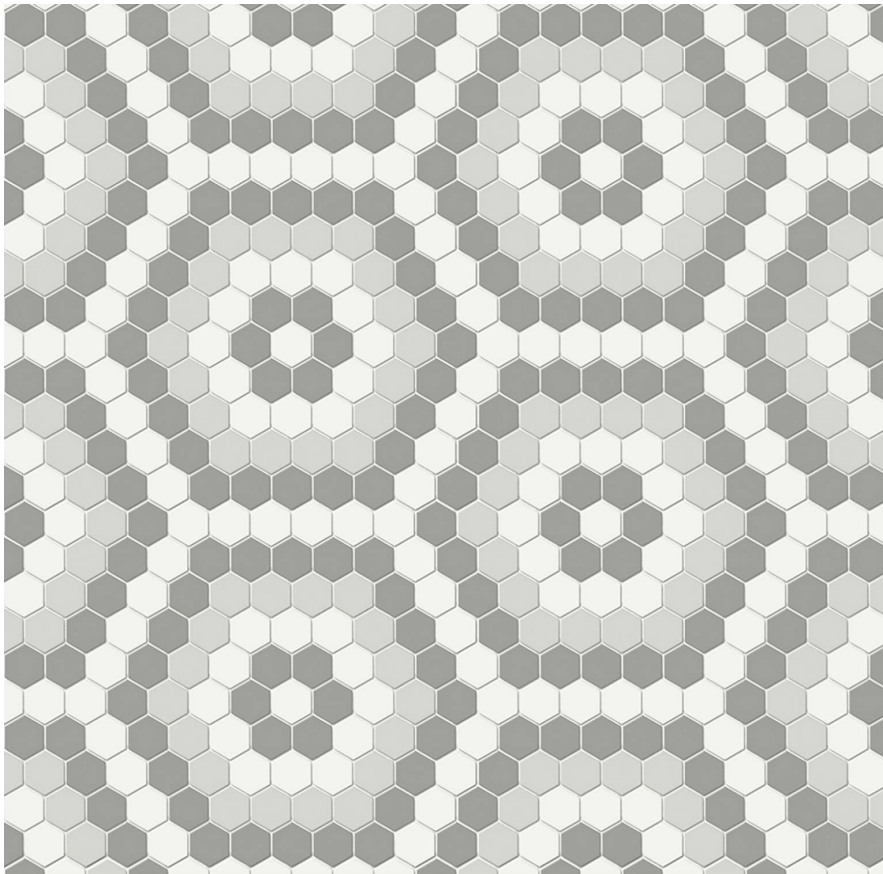

Tiles by Kia

PRODUCT

EVENING BLEND MATTE HEXAGON PATTERN MOSAIC

Tile | 8.31"x14.45" | Porcelain

ROOM SCENES

TECHNICAL DATA

CODE: QUTR-EV-M22M
NAME: Evening Blend Matte Hexagon Pattern Mosaic
SIZE: 8.31"x14.45"
SERIES: Traditions
FINISH: Matt
LOOK: Mono-Color
BILLING UNIT: SF
FAMILY: Tile
FROST RESISTANCE: Yes
MOSAIC CHIP SIZE: Mesh-Mounted
STYLE: Classic
SUITABLE FOR: Backsplash,Indoor
TYPOLOGY: Porcelain
TYPE OF PIECE: Mosaic
USE: Floor and Wall