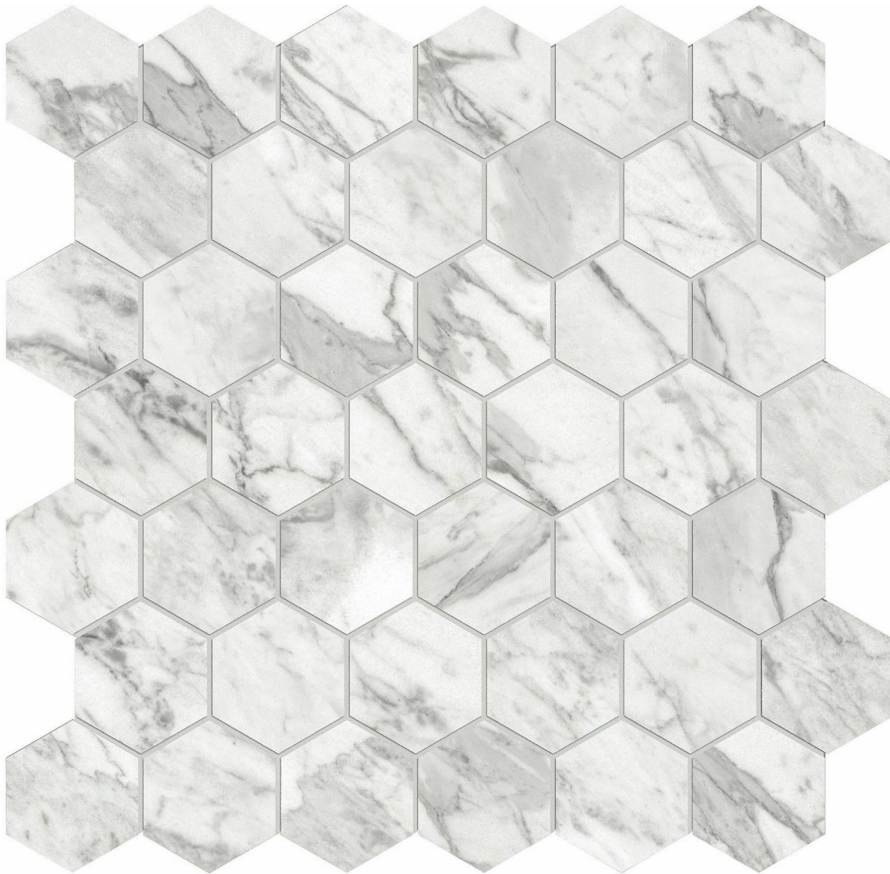

## PRODUCT MILANO STATUARIO HONED 2

---

Tile | 12"x13" | Glazed Porcelain

## GRAPHIC VARIETY

## TECHNICAL DATA

CODE: QULX-MI-M2HN  
NAME: Milano Statuario Honed 2  
SIZE: 12"x13"  
SERIES: Luxury  
FINISH: Matt  
LOOK: Marble Look  
BILLING UNIT: SF  
EDGE: Rectified  
FAMILY: Tile  
STYLE: Contemporary  
SUITABLE FOR: Backsplash|Indoor|Shower  
TYPOLOGY: Glazed Porcelain  
TYPE OF PIECE: Mosaic  
USE: Floor and Wall