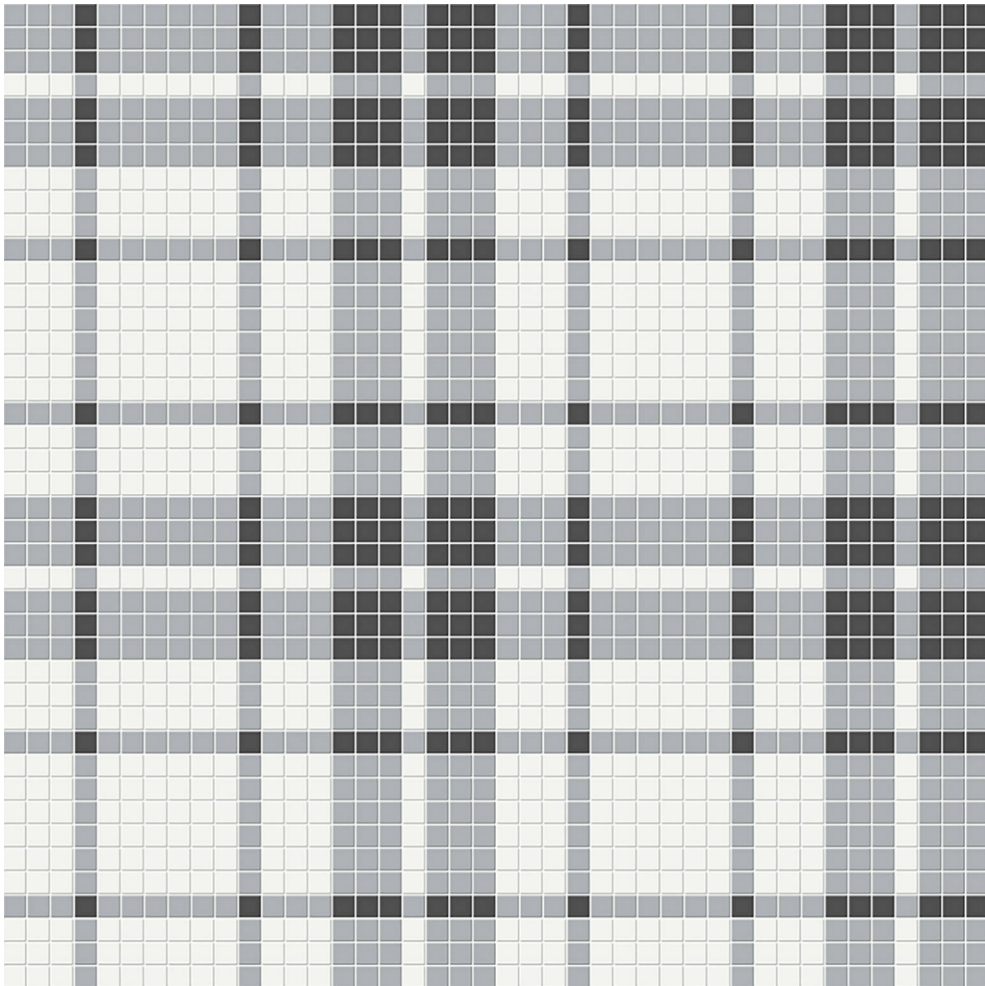

Tiles by Kia

PRODUCT

DAWN BLEND MATTE PLAID PATTERN MOSAIC

Tile | 13.35"x13.35" | Porcelain

TECHNICAL DATA

CODE: QUTR-DA-M23M
NAME: Dawn Blend Matte Plaid Pattern Mosaic
SIZE: 13.35"x13.35"
SERIES: Traditions
FINISH: Matt
LOOK: Mono-Color
BILLING UNIT: SF
FAMILY: Tile
FROST RESISTANCE: Yes
MOSAIC CHIP SIZE: Mesh-Mounted
STYLE: Classic
SUITABLE FOR: Backsplash,Indoor
TYPOLOGY: Porcelain
TYPE OF PIECE: Mosaic
USE: Floor and Wall