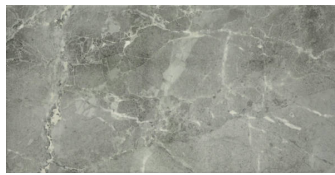

Tiles by Kia

SERIES REGENCY

Marble Look | | Glazed Porcelain

PRODUCTS

12X24 Carbon
12"x24" | Glazed Porcelain

12X24 Ivory
12"x24" | Glazed Porcelain

12X24 Mica
12"x24" | Glazed Porcelain

12X24 Sand
12"x24" | Glazed Porcelain