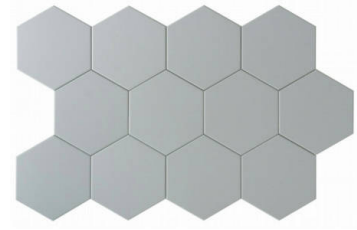

## SERIES VIDA

---

Mono-Color | | Porcelain

## PRODUCTS

**Vida 5.5X6.3" Black Hexagon**  
5.5"x6.3" | Porcelain

**Vida 5.5X6.3" Grey Hexagon**  
5.5"x6.3" | Porcelain

**Vida 5.5X6.3" Pearl Hexagon**  
5.5"x6.3" | Porcelain

**Vida 5.5X6.3" White Hexagon**  
5.5"x6.3" | Porcelain