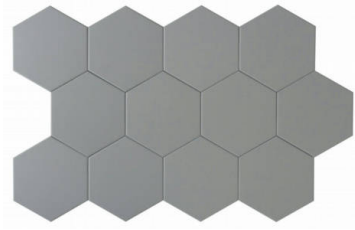

## SERIES VIDA

---

Mono-Color | | Porcelain

## PRODUCTS

**Vida 5.5X6.3" Black Hexagon**  
5.5"x6.3" | Porcelain

**Vida 5.5X6.3" Grey Hexagon**  
5.5"x6.3" | Porcelain

**Vida 5.5X6.3" Pearl Hexagon**  
5.5"x6.3" | Porcelain

**Vida 5.5X6.3" White Hexagon**  
5.5"x6.3" | Porcelain