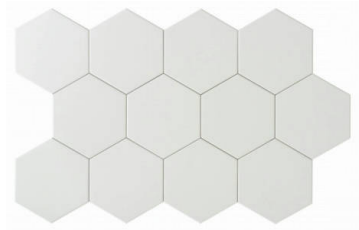

## SERIES VIDA

---

Mono-Color | | Porcelain

## PRODUCTS

**Vida 5.5X6.3" Black Hexagon**  
5.5"x6.3" | Porcelain

**Vida 5.5X6.3" Grey Hexagon**  
5.5"x6.3" | Porcelain

**Vida 5.5X6.3" Pearl Hexagon**  
5.5"x6.3" | Porcelain

**Vida 5.5X6.3" White Hexagon**  
5.5"x6.3" | Porcelain