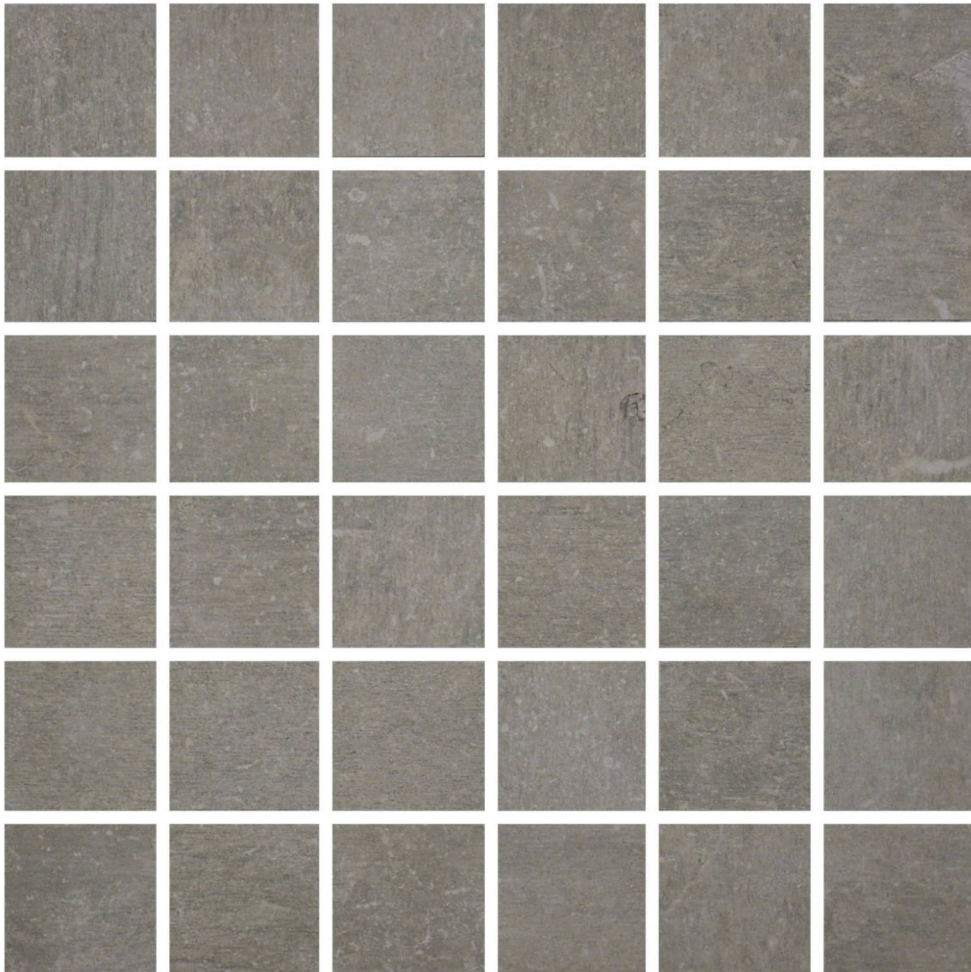

Tiles by Kia

PRODUCT
MICA 2X2 MOSAIC

Tile | 12"x12" | Glazed Porcelain

GRAPHIC VARIETY

TECHNICAL DATA

CODE: QUPO-MI-M
NAME: Mica 2X2 Mosaic
SIZE: 12"x12"
SERIES: Portland
FINISH: Matt
LOOK: Concrete
BILLING UNIT: SF
FAMILY: Tile
FROST RESISTANCE: Yes
MOSAIC CHIP SIZE: 2"x2"
SHADE VARIATION: V3
STYLE: Contemporary
SUITABLE FOR: Indoor
TYPOLOGY: Glazed Porcelain
TYPE OF PIECE: Mosaic
USE: Floor and Wall