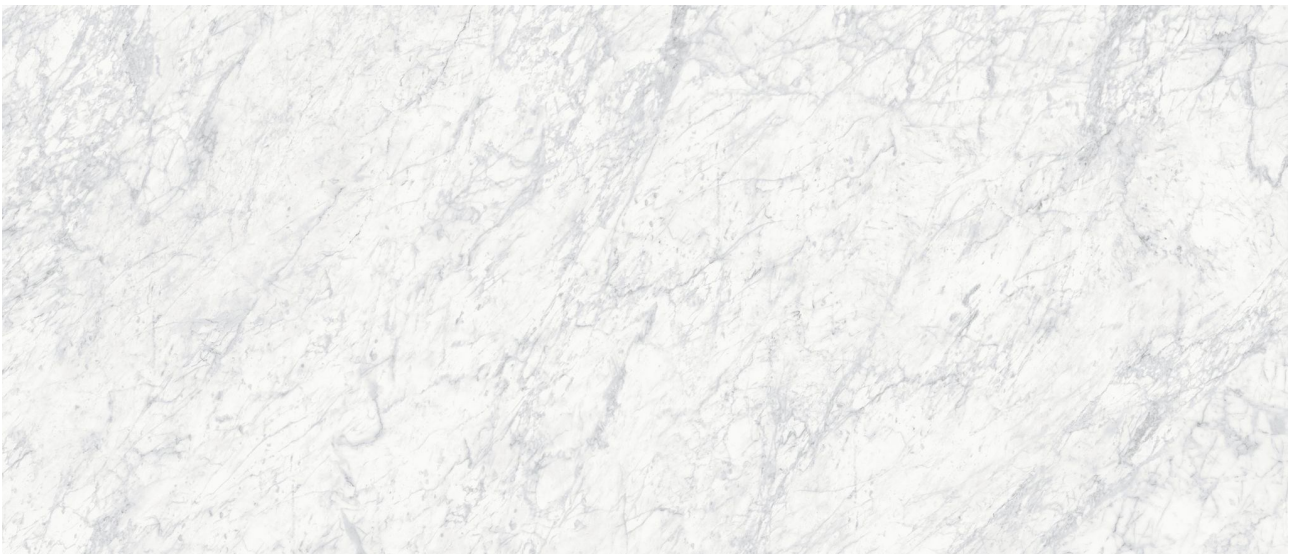

# Tiles by Kia

---

**PRODUCT**  
**ROYAL STONWORKS 48X110 OLD WORLD BIANCO**  
**POLISHED**

---

Tile | 48"x110" | Sintered Slab

### TECHNICAL DATA

CODE: QUSW-OW-2P

NAME: Royal Stoneworks 48X110 Old World Bianco Polished

SIZE: 48"x110"

SERIES: Royal Stoneworks

FINISH: Polished

LOOK: Stone Look

EDGE: Rectified

FAMILY: Tile

FROST RESISTANCE: Yes

SHADE VARIATION: V3

SPECIAL ORDER: Special Order

STYLE: Contemporary

SUITABLE FOR: Indoor|Shower

TPOLOGY: Sintered Slab

TYPE OF PIECE: Field Tile