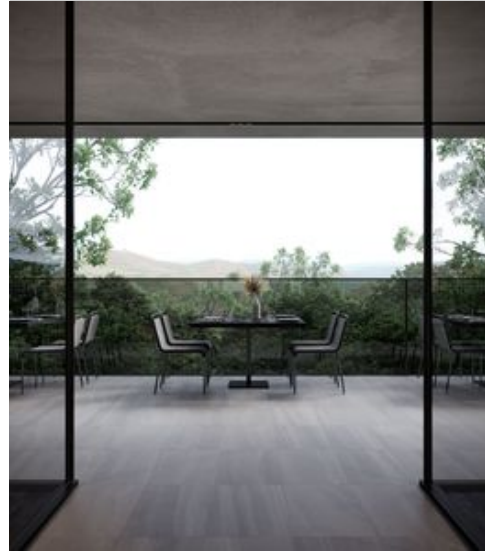

Tiles by Kia

PRODUCT
DAVENPORT 16X32 ASH

Tile | 16"x32" | Pressed Glazed Porcelain

ROOM SCENES

TECHNICAL DATA

CODE: AC4500-07760

NAME: Davenport 16x32 Ash

SIZE: 16"x32"

PEI: 4

SHADE VARIATION: V3

SPECIAL ORDER: Special Order

SUITABLE FOR: Indoor| Outdoor

TYPOLOGY: Pressed Glazed Porcelain

THICKNESS (APH): 10mm

TYPE OF PIECE: Field Tile

USE: Floor and Wall