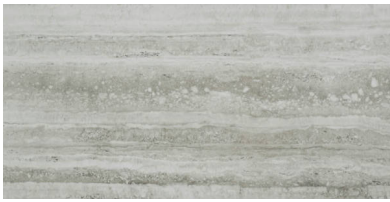

## TECHNICAL DATA

CODE: QULX-TR-2P  
NAME: Treiste Travertini Polished 12X24  
SIZE: 12"x24"  
SERIES: Luxury  
FINISH: Polished  
LOOK: Marble Look  
BILLING UNIT: SF  
EDGE: Rectified  
FAMILY: Tile  
FROST RESISTANCE: Yes  
PEI: 4  
STYLE: Contemporary  
SUITABLE FOR: Indoor, Shower  
TYPOLOGY: Glazed Porcelain  
TYPE OF PIECE: Field Tile  
USE: Floor and Wall