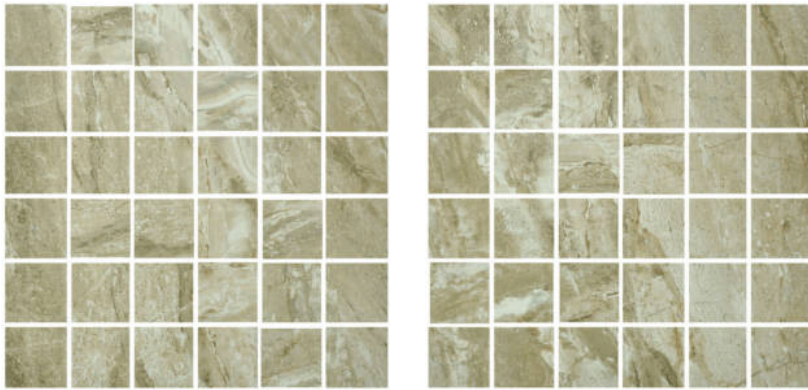

Tiles by Kia

PRODUCT

CONGO 2X2 MOSAIC

Tile | 12"x12" | Porcelain

GRAPHIC VARIETY

TECHNICAL DATA

CODE: QURI-CO-2X2
NAME: Congo 2X2 Mosaic
SIZE: 12"x12"
SERIES: River Series
FINISH: Matt
LOOK: Marble Look
BILLING UNIT: SH
FAMILY: Tile
FROST RESISTANCE: Yes
MOSAIC CHIP SIZE: 2"x2"
STYLE: Classic
SUITABLE FOR: Backsplash
TYPOLOGY: Porcelain
TYPE OF PIECE: Mosaic
USE: Floor and Wall