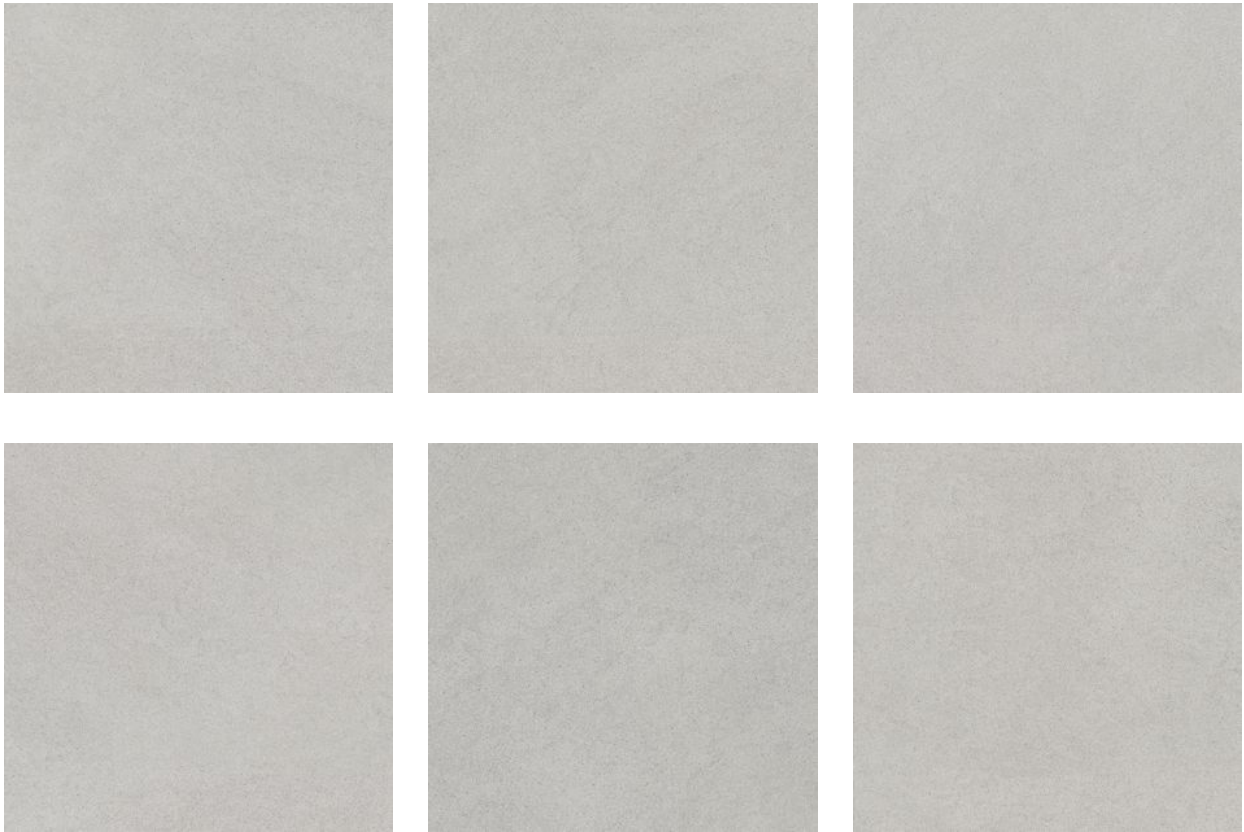

Tiles by Kia

PRODUCT CONCORD 13X13F FOG MATTE

Tile | 13"x13" | Pressed Glazed Porcelain

GRAPHIC VARIETY

ROOM SCENES

TECHNICAL DATA

CODE: QUCN-FO-1
NAME: Concord 13X13F Fog Matte
SIZE: 13"x13"
SERIES: Concord
FINISH: Matt
LOOK: Stone Look
BREAKING STRENGTH (APH): >350 - >1600
BILLING UNIT: SF
CHEMICAL RESISTANCE (APH): CLASS A
DCOF (APH): MATTE ≥ 0.65
FAMILY: Tile
FROST RESISTANCE: Yes
PEI: 4
R VALUE (APH): MATTE R10
SHADE VARIATION: V3
STAIN RESISTANCE (APH): CLASS A & 5
STYLE: Contemporary
SUITABLE FOR: Indoor, Outdoor, Pool, Backsplash, Shower
TYPOLOGY: Pressed Glazed Porcelain
THICKNESS (APH): 7.6 mm
TYPE OF PIECE: Field Tile
USE: Floor and Wall
WATER ABSORPTION (APH): $\leq 0.5\%$