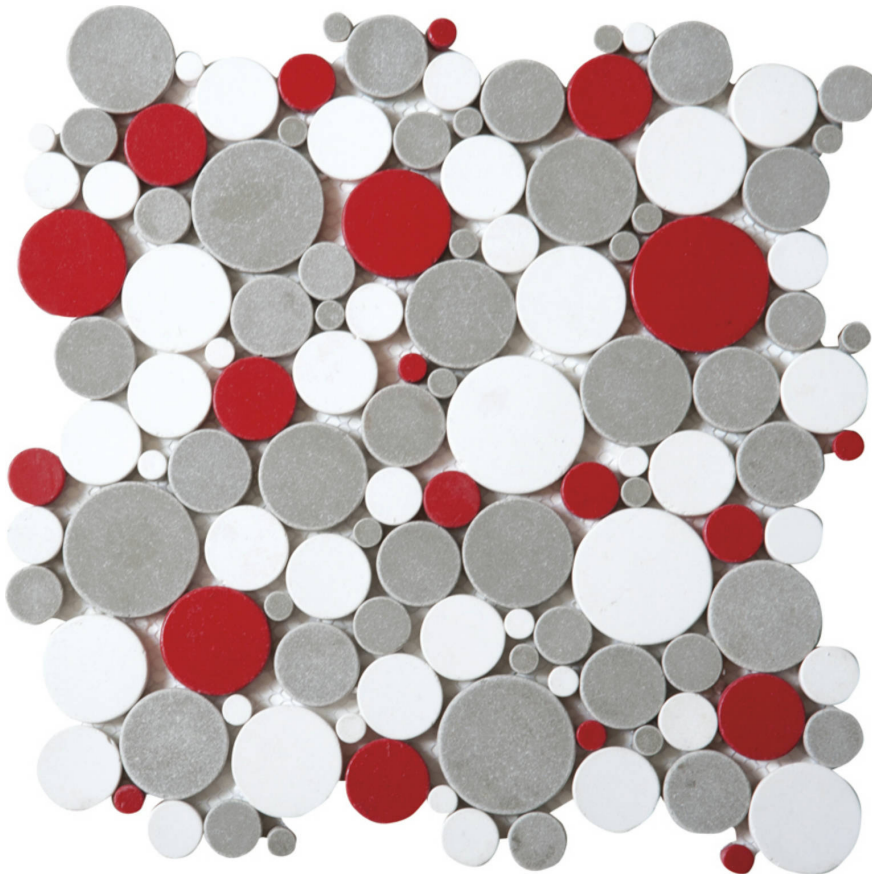

## PRODUCT WHITE GREY RED PENNY ROUNDS INTERLOCKING MOSAIC

---

Mosaic and Decorative Tile | 12"x12" |

### TECHNICAL DATA

CODE: RVCHAWP022

NAME: White Grey Red Penny Rounds Interlocking Mosaic

SIZE: 12"x12"

SERIES: Chelsea Collection

LOOK: Multi-Look Mosaics

BILLING UNIT: SH

FAMILY: Mosaic and Decorative Tile

SUITABLE FOR: Backsplash, Indoor, Shower

TYPE OF PIECE: Mosaic

USE: Floor and Wall