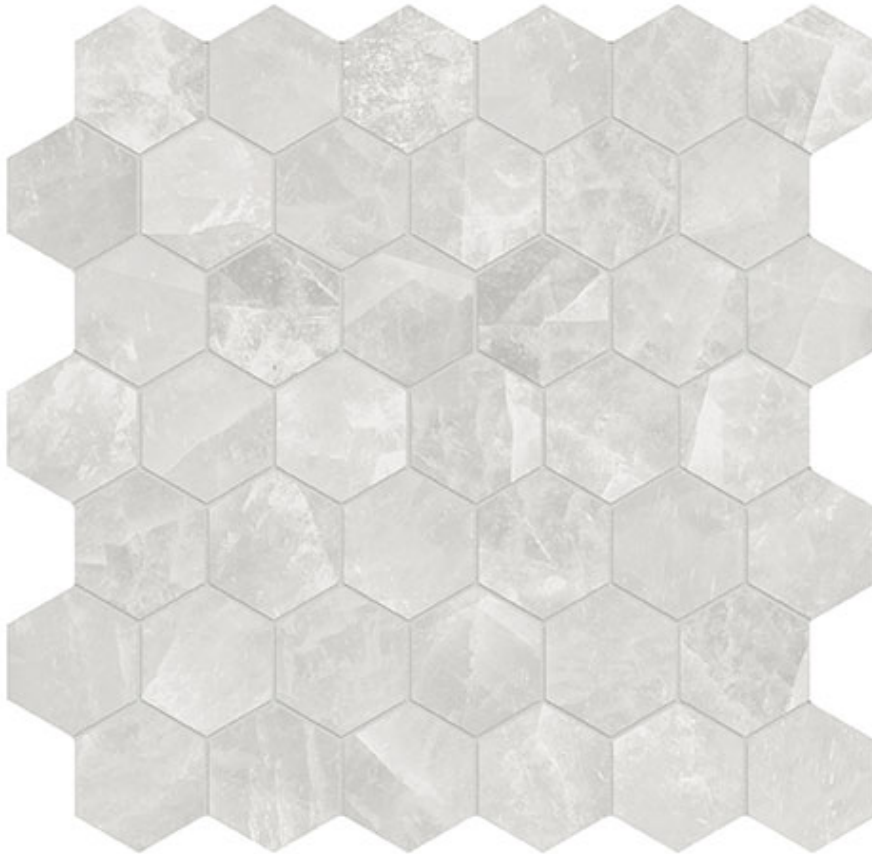

### ROYAL STONWORKS 2\" CRYSTAL LUXE HEX

---

Tile | 12"x12" | Porcelain

## TECHNICAL DATA

CODE: QUSW-CL-HX

NAME: Royal Stoneworks 2" Crystal Luxe Hex

SIZE: 12"x12"

SERIES: Royal Stoneworks

FINISH: Honed

LOOK: Stone Look

FAMILY: Tile

MOSAIC CHIP SIZE: 2"x2"

SHADE VARIATION: V2

SPECIAL ORDER: Special Order

STYLE: Contemporary

SUITABLE FOR: Indoor|Shower

TPOLOGY: Porcelain

TYPE OF PIECE: Mosaic

USE: Floor and Wall