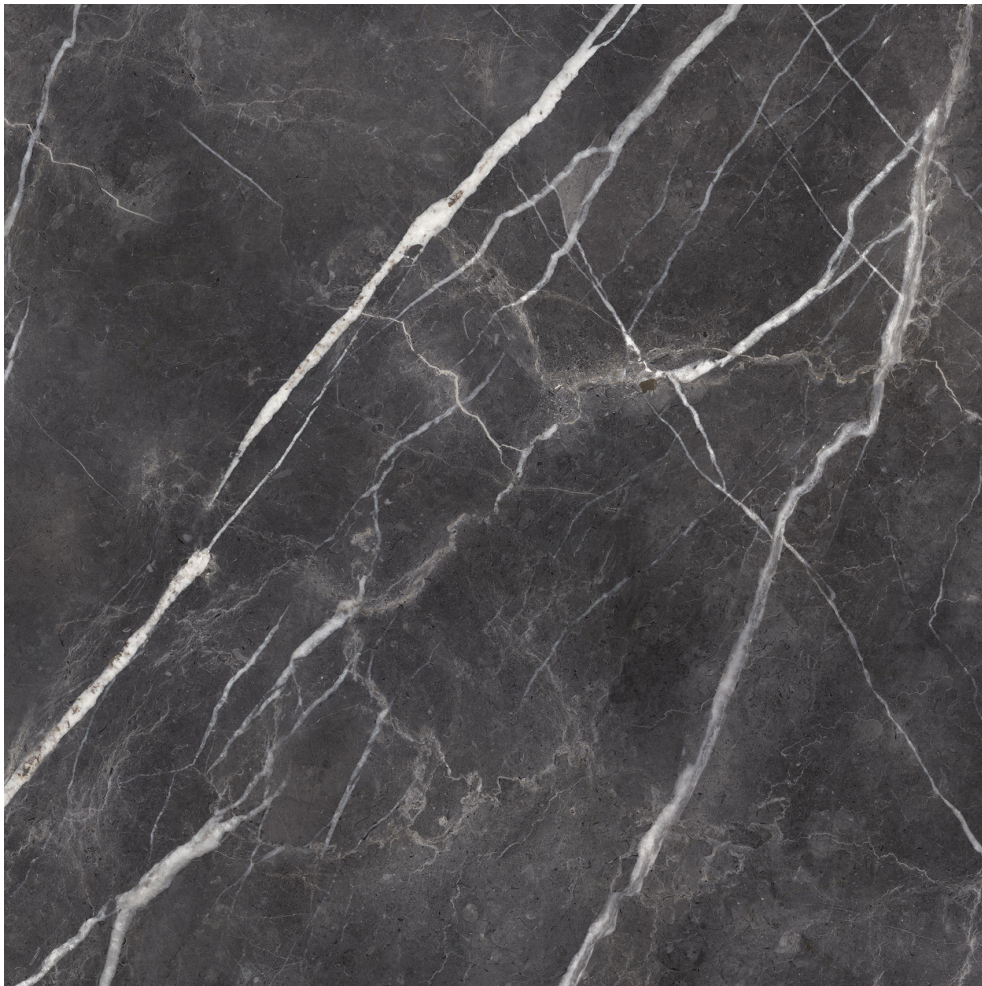

Tiles by Kia

PRODUCT

ROYAL STONEWORKS 48X48 TUSCAN FORGE VEIN HONED

Tile | 48"x48" | Porcelain

TECHNICAL DATA

CODE: QUSW-TF-3H

NAME: Royal Stoneworks 48X48 Tuscan Forge Vein Honed

SIZE: 48"x48"

SERIES: Royal Stoneworks

FINISH: Honed

LOOK: Stone Look

EDGE: Rectified

FAMILY: Tile

FROST RESISTANCE: Yes

SHADE VARIATION: V3

SPECIAL ORDER: Special Order

STYLE: Contemporary

SUITABLE FOR: Indoor|Shower

TPOLOGY: Porcelain

TYPE OF PIECE: Field Tile

USE: Floor and Wall

NOTES: This product is special order and cannot be cancelled, returned, or refunded.

PACKING

Size	Product type	BOX			PALLET		
		pcs	sqft	lb	boxes	sqft	lb
48"x48"	Field Tile	2	30.89		16		