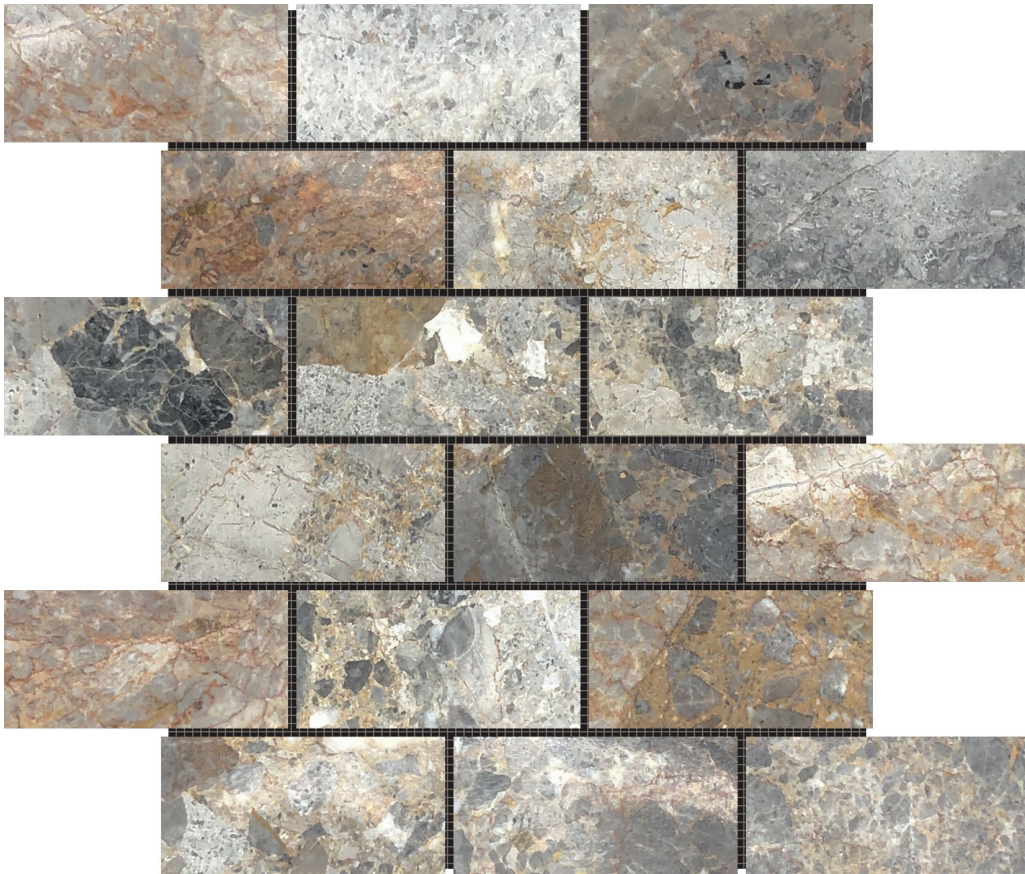

### ELONGATED HEXAGON ROYAL VEIN \"LEAVES\" MOSAIC

---

Mosaic and Decorative Tile | 11.8\"x11.8\" | Marble

### TECHNICAL DATA

CODE: RVCHAWM183

NAME: Elongated Hexagon Royal Vein "Leaves" Mosaic

SIZE: 11.8"x11.8"

SERIES: Chelsea Collection

LOOK: Multi-Look Mosaics

BILLING UNIT: SH

FAMILY: Mosaic and Decorative Tile

SUITABLE FOR: Backsplash|Indoor|Outdoor|Shower|Pool

TYPOLOGY: Marble

TYPE OF PIECE: Mosaic

USE: Floor and Wall