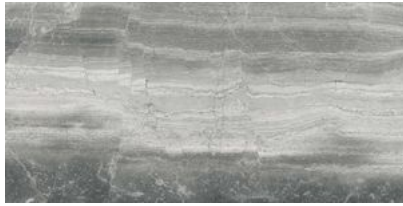

Tiles by Kia

SERIES VOLCANA NOTTE

|| Marble

Earthy and sophisticated, Volcana Notte® makes use of the majesty of its veins to express strength and elegance. Enigmatic yet resplendent, this marble conveys nobility to any interior through its dark nuances and bright tones.

PRODUCTS

Volcana Notte 18x36
18"x36" | Marble

Volcana Notte 1.25 Penny Round Mosaic
10"x14" | Marble

Volcana Notte 12x24
12"x24" | Marble

Volcana Notte 2 Hexagon Mosaic
12"x12" | Marble

Volcana Notte 24 Picket
12"x20" | Marble