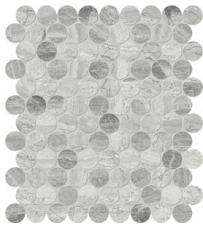

Tiles by Kia

SERIES VOLCANA NOTTE

|| Marble

Earthy and sophisticated, Volcana Notte® makes use of the majesty of its veins to express strength and elegance. Enigmatic yet resplendent, this marble conveys nobility to any interior through its dark nuances and bright tones.

PRODUCTS

Volcana Notte 18x36
18"x36" | Marble

Volcana Notte 1.25 Penny Round Mosaic
10"x14" | Marble

Volcana Notte 12x24
12"x24" | Marble

Volcana Notte 2 Hexagon Mosaic
12"x12" | Marble

Volcana Notte 24 Picket
12"x20" | Marble

Volcana Notte 2x8.5 Chevron Mosaic
12"x12" | Marble

Volcana Notte 2x6 Picket Mosaic
10.5"x12" | Marble

Volcana Notte 3x12
3"x12" | Marble

Volcana Notte .5x12 Deco-Bar
0.5"x12" | Marble

ROOM SCENES

Size	Product type	BOX			PALLET		
		pcs	sqft	lb	boxes	sqft	lb
18"x36"	Field Tile	2	9.04	58.93		325.44	
12"x24"	Field Tile	4	7.97	52.492		382.56	
12"x20"	Field Tile	4	6.46	39.684		310.08	
10"x14"	Mosaic	5	4.95	25.465		49.5	
12"x12"	Mosaic	5	4.95	26.345		49.5	
10.5"x12"	Mosaic	5	4.41	22.31		44.1	
3"x12"	Field Tile	30	7.43	48.42		334.35	
0.5"x12"	Trim	50		17.4			