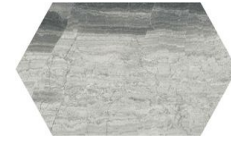

Tiles by Kia

SERIES VOLCANA NOTTE

|| Marble

Earthy and sophisticated, Volcana Notte® makes use of the majesty of its veins to express strength and elegance. Enigmatic yet resplendent, this marble conveys nobility to any interior through its dark nuances and bright tones.

PRODUCTS

Volcana Notte 18x36
18"x36" | Marble

Volcana Notte 1.25 Penny Round Mosaic
10"x14" | Marble

Volcana Notte 12x24
12"x24" | Marble

Volcana Notte 2 Hexagon Mosaic
12"x12" | Marble

Volcana Notte 24 Picket
12"x20" | Marble