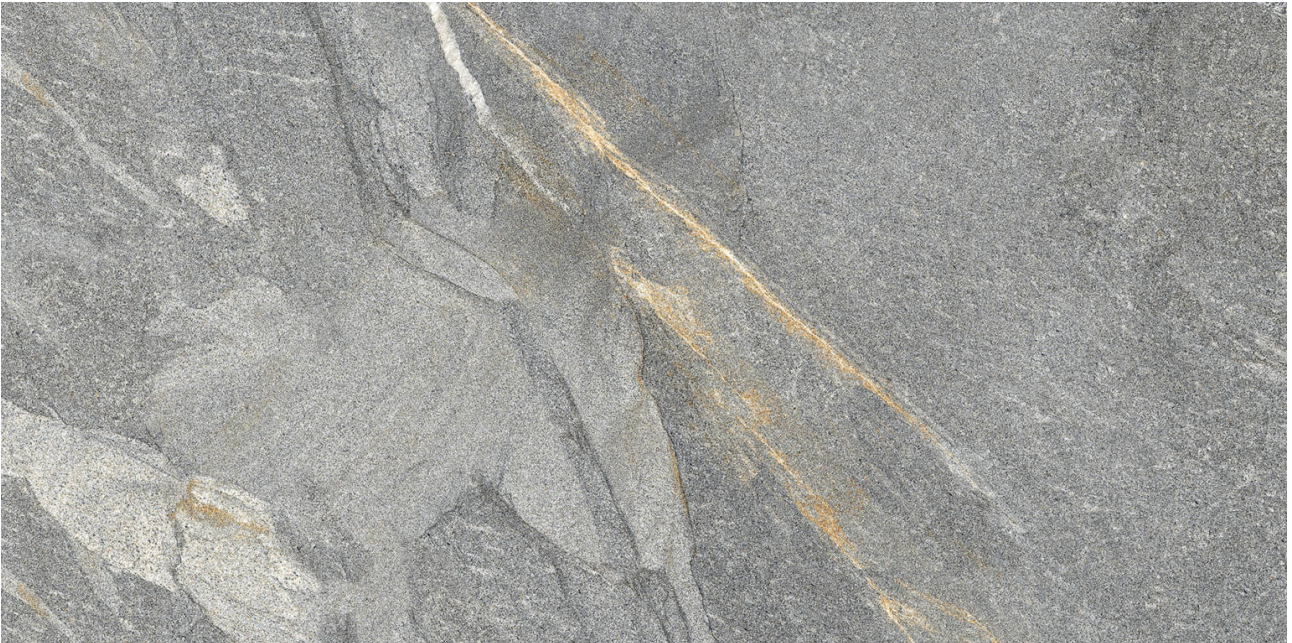

# Tiles by Kia

---

**PRODUCT**  
**CAPRI GREY 12X24**

---

Tile | 12"x24" | Porcelain

## GRAPHIC VARIETY

## TECHNICAL DATA

CODE: QUCJ-GR-1  
NAME: Capri Grey 12X24  
SIZE: 12"x24"  
SERIES: Capri  
FINISH: Natural  
LOOK: Stone Look  
BILLING UNIT: SF  
EDGE: Rectified  
FAMILY: Tile  
FROST RESISTANCE: Yes  
PEI: 4  
SHADE VARIATION: V4  
STYLE: Contemporary  
SUITABLE FOR: Indoor, Outdoor  
TYPOLOGY: Porcelain  
THICKNESS (APH): 7 mm  
TYPE OF PIECE: Field Tile  
USE: Floor and Wall