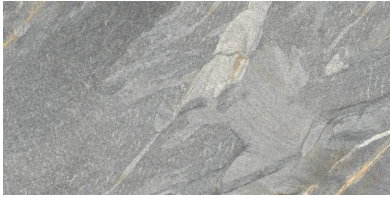

# Tiles by Kia

---

**PRODUCT**  
**CAPRI GREY 12X24**

---

Tile | 12"x24" | Porcelain

## GRAPHIC VARIETY

## TECHNICAL DATA

CODE: QUCJ-GR-1  
NAME: Capri Grey 12X24  
SIZE: 12"x24"  
SERIES: Capri  
FINISH: Natural  
LOOK: Stone Look  
BILLING UNIT: SF  
EDGE: Rectified  
FAMILY: Tile  
FROST RESISTANCE: Yes  
PEI: 4  
SHADE VARIATION: V4  
STYLE: Contemporary  
SUITABLE FOR: Indoor, Outdoor  
TYPOLOGY: Porcelain  
THICKNESS (APH): 7 mm  
TYPE OF PIECE: Field Tile  
USE: Floor and Wall