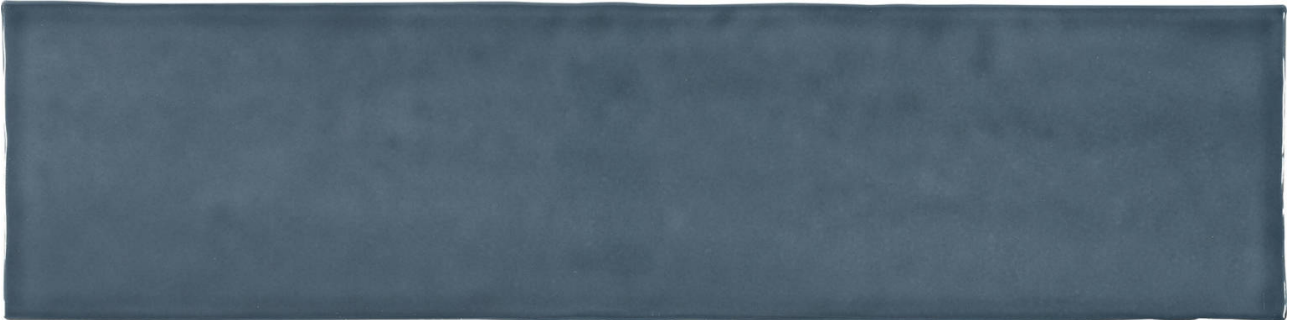

Tiles by Kia

PRODUCT
3X12W AZURE INK GLOSSY

Tile | 3"x12" | Glazed Ceramic

ROOM SCENES

TECHNICAL DATA

CODE: QUCH-AI-2
NAME: 3x12W Azure Ink Glossy
SIZE: 3"x12"
SERIES: Chateau
FINISH: Gloss
LOOK: Hand-crafted
BILLING UNIT: SF
FAMILY: Tile
STYLE: Contemporary
SUITABLE FOR: Backsplash, Indoor
TYPOLOGY: Glazed Ceramic
TYPE OF PIECE: Field Tile
USE: Wall only