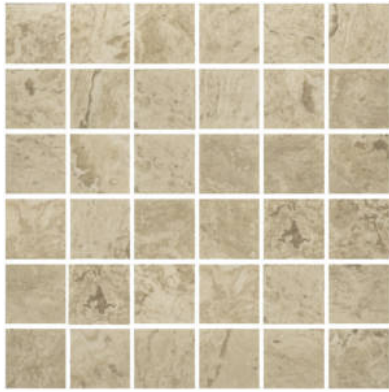

Tiles by Kia

PRODUCT

IVORY 2X2 MOSAIC

Tile | 12"x12" | Porcelain

GRAPHIC VARIETY

TECHNICAL DATA

CODE: AC4501-00070

NAME: Ivory 2X2 Mosaic

SIZE: 12"x12"

SERIES: Antico

FINISH: Satin

LOOK: Stone Look

BILLING UNIT: SF

FAMILY: Tile

FROST RESISTANCE: Yes

MOSAIC CHIP SIZE: 2"x2"

PEI: 4

SPECIAL ORDER: Special Order

STYLE: Contemporary

SUITABLE FOR: Backsplash|Indoor|Outdoor|Pool|Shower

TYPOLOGY: Porcelain

TYPE OF PIECE: Mosaic

USE: Floor and Wall

NOTES: This product is special order and cannot be cancelled, returned, or refunded.