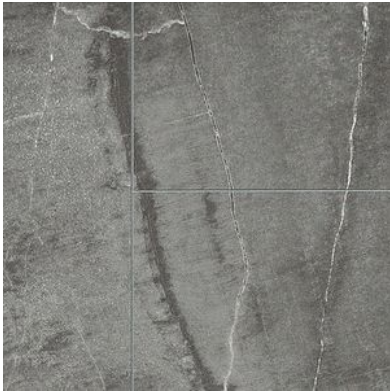

Tiles by Kia

PRODUCT

CRACKED SLATE SHOWER WALL KIT 36X60X78

Waterproof Walls | 36"x60"x78" | SPC

GRAPHIC VARIETY

ROOM SCENES

TECHNICAL DATA

CODE: LC53818
NAME: Cracked Slate Shower Wall Kit 36x60x78
SIZE: 36"x60"x78"
SERIES: Cracked Slate Plus
FINISH: Matt
LOOK: Stone Look
BILLING UNIT: KT
CLICK SYSTEM: Lico Fast Click
COMMERCIAL WARRANTY: 10 Year
EDGE: Beveled Edge
FAMILY: Waterproof Walls
STYLE: Contemporary
SUITABLE FOR: Shower|Indoor
TYPOLOGY: SPC
TYPE OF PIECE: Kit
TYPOLOGY: Signature Plus Shower Wall
TOTAL THICKNESS: 5.0 mm
USE: Wall only
WEAR LAYER: UV Cured Lacquer