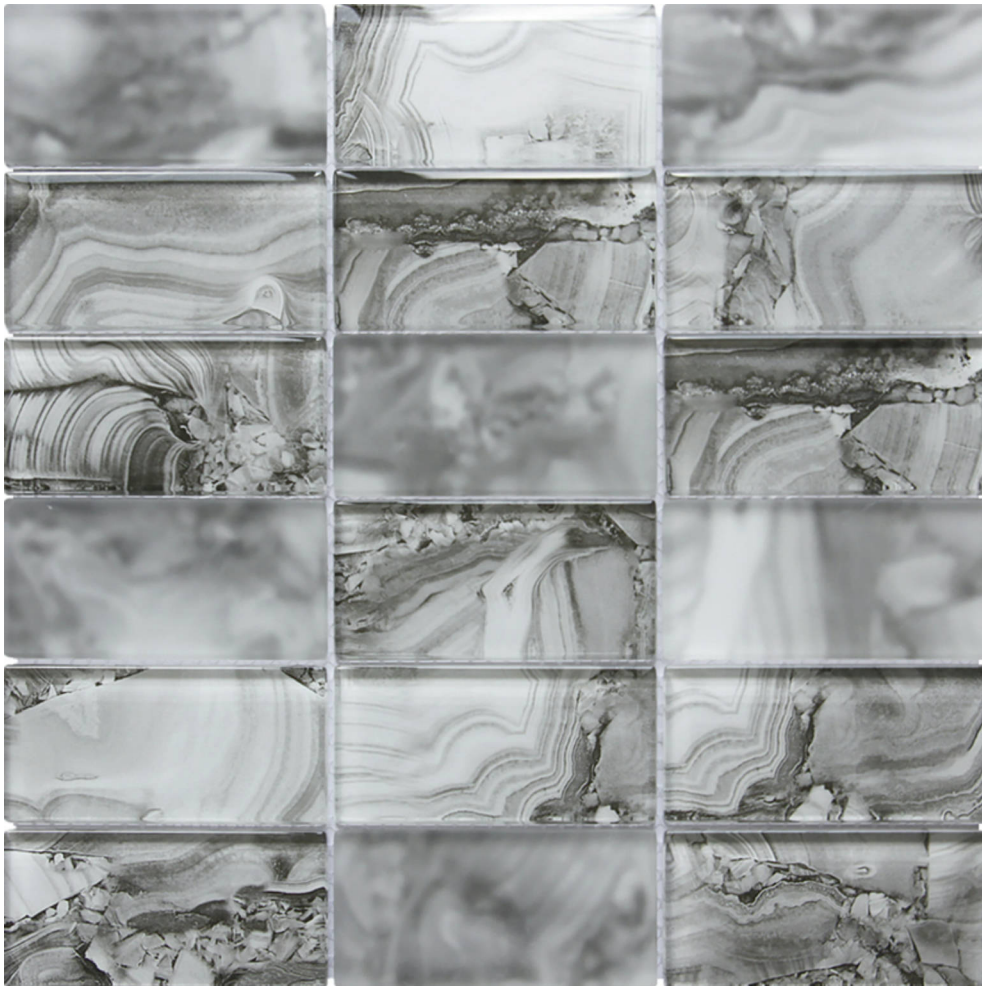

Tiles by Kia

PRODUCT

ONYX PATTERN GREY GLASS SHEET MOSAIC

Mosaic and Decorative Tile | 11.8"x11.8" | Glass

TECHNICAL DATA

CODE: RVCHAWV050
NAME: Onyx Pattern Grey Glass Sheet Mosaic
SIZE: 11.8"x11.8"
SERIES: Chelsea Collection
LOOK: Multi-Look Mosaics
BILLING UNIT: SH
FAMILY: Mosaic and Decorative Tile
SUITABLE FOR: Backsplash,Indoor,Outdoor,Shower,Pool
TYPOLOGY: Glass
TYPE OF PIECE: Mosaic
USE: Wall only