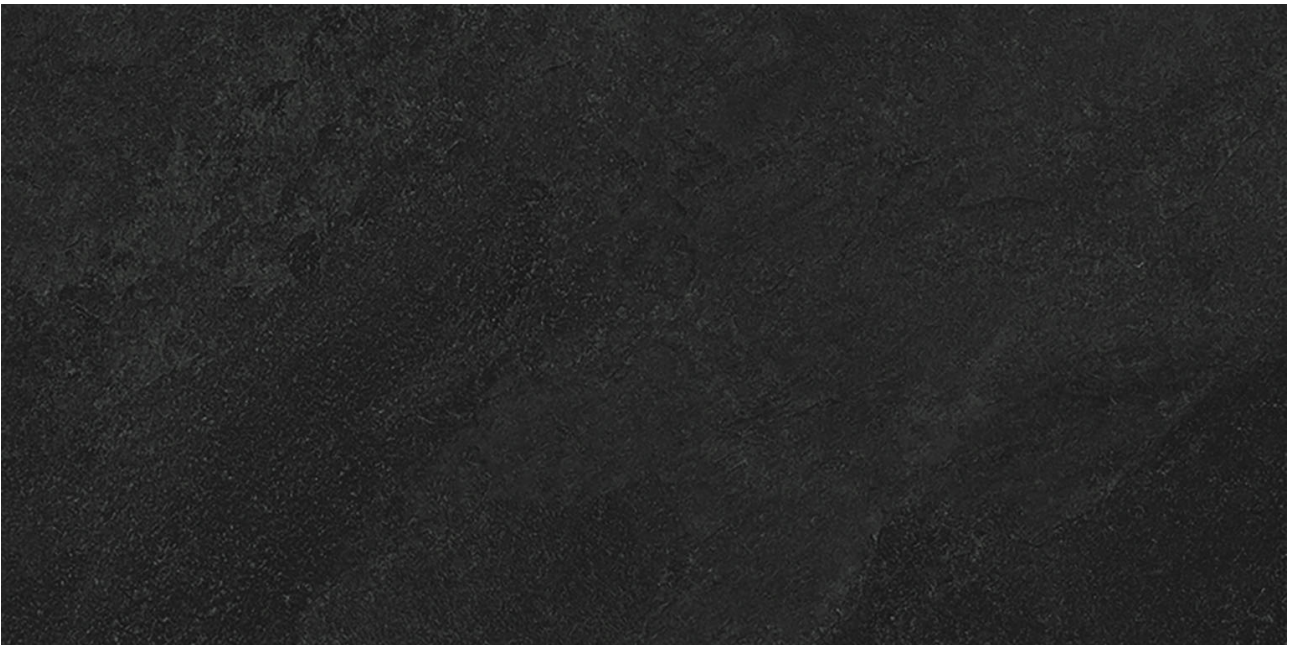

## PRODUCT BOSTON BLACK 24X48

---

Tile | 24"x48" | Porcelain

## **TECHNICAL DATA**

CODE: QUME-BO-2N  
NAME: Boston Black 24x48  
SIZE: 24"x48"  
SERIES: Metro  
FINISH: Matt  
LOOK: Stone Look  
BILLING UNIT: SF  
EDGE: Rectified  
FAMILY: Tile  
FROST RESISTANCE: Yes  
PEI: 4  
STYLE: Contemporary  
SUITABLE FOR: Indoor|Shower  
TYPOLOGY: Porcelain  
TYPE OF PIECE: Field Tile  
USE: Floor and Wall