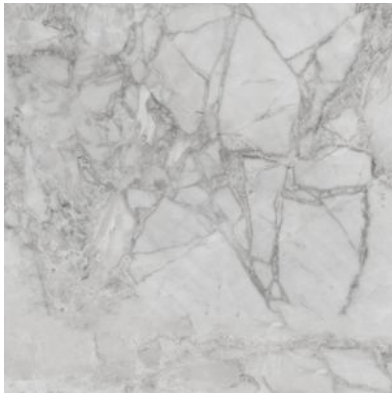

## PRODUCT FLORENCE 13X13F GRIGIO MATTE

---

Tile | 13"x13" | Glazed Porcelain

## TECHNICAL DATA

CODE: QUFC-GR-1  
NAME: Florence 13X13F Grigio Matte  
SIZE: 13"x13"  
SERIES: Florence  
FINISH: Matt  
LOOK: Marble Look  
BREAKING STRENGTH (APH): >350 - >1600  
BILLING UNIT: SF  
CHEMICAL RESISTANCE (APH): CLASS A  
DCOF (APH): MATTE  $\geq 0.60$   
FAMILY: Tile  
FROST RESISTANCE: Yes  
PEI: 4  
R VALUE (APH): MATTE R10  
SHADE VARIATION: V3  
STAIN RESISTANCE (APH): CLASS A & 5  
STYLE: Contemporary  
SUITABLE FOR: Indoor, Outdoor, Pool, Backsplash, Shower  
TYPOLOGY: Glazed Porcelain  
THICKNESS (APH): 7.6 mm  
TYPE OF PIECE: Field Tile  
USE: Floor and Wall  
WATER ABSORPTION (APH):  $\leq 0.5\%$