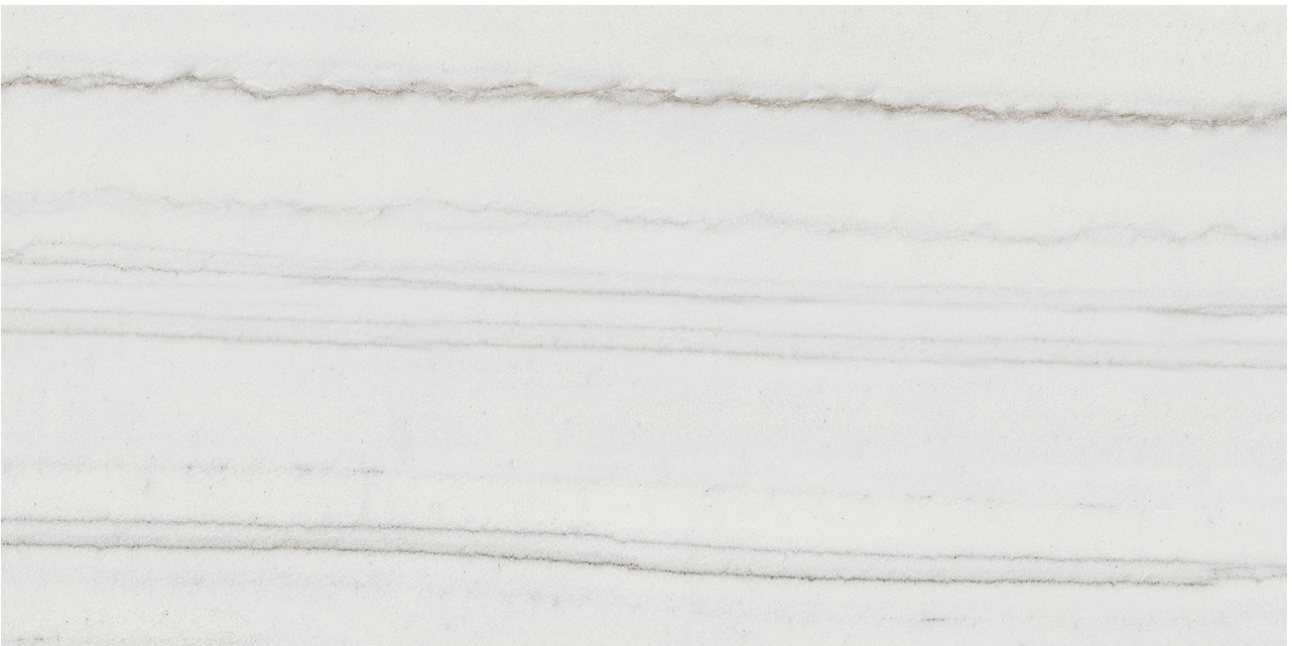

Tiles by Kia

PRODUCT
ROYAL STONEWORKS 12X24 TUSCAN WHITE VEIN
POLISHED

Tile | 12"x24" | Porcelain

TECHNICAL DATA

CODE: QUSW-TW-5P

NAME: Royal Stoneworks 12X24 Tuscan White Vein Polished

SIZE: 12"x24"

SERIES: Royal Stoneworks

FINISH: Polished

LOOK: Stone Look

EDGE: Rectified

FAMILY: Tile

FROST RESISTANCE: Yes

SPECIAL ORDER: Special Order

STYLE: Contemporary

SUITABLE FOR: Indoor|Shower